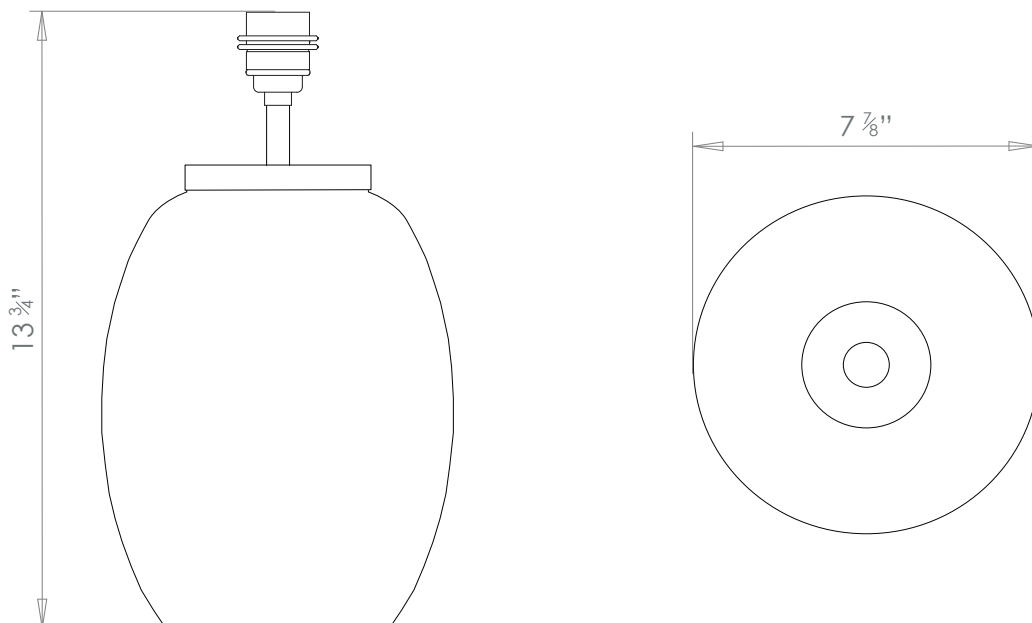

MALA HONEYCOMB SMOKE GREY TABLE LAMP SMALL

PRODUCT CODE TL138S

CATEGORY: TABLE & FLOOR LIGHTS

DIMENSIONS

PRODUCT CODE TL138S

CATEGORY: TABLE & FLOOR LIGHTS

MALA HONEYCOMB SMOKE GREY TABLE LAMP SMALL

LAMP TYPE

USA

1 x 60W (Max) E26 General Service

SHADE OPTIONS

USA

Shade 21, Round (14" base X 12" top X 8" height).

ADDITIONAL INFORMATION

Shade not included.

CLEANING AND MAINTENANCE INSTRUCTIONS