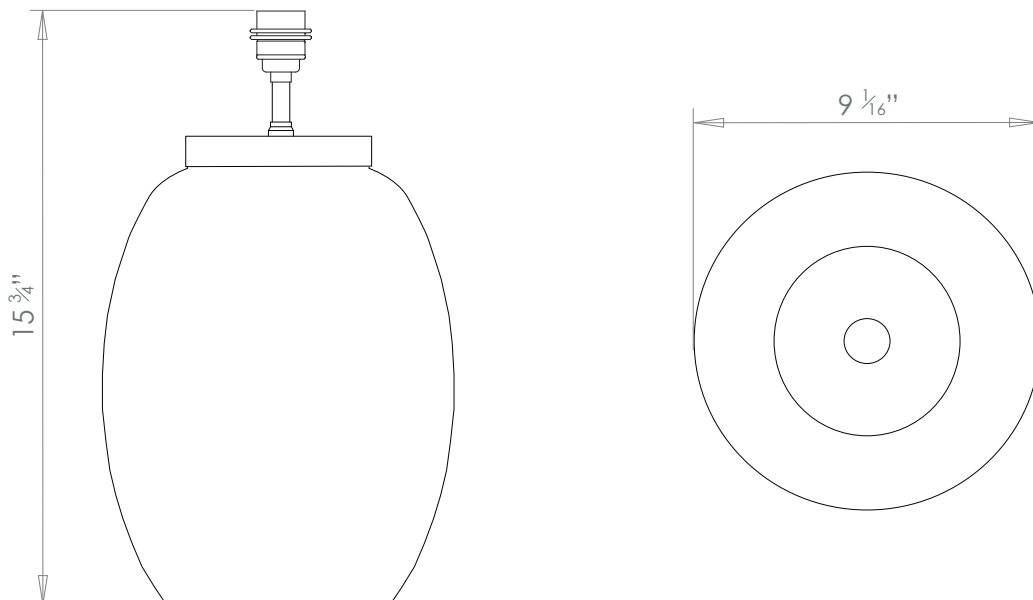

HECTOR FINCH

MALA HONEYCOMB CLEAR TABLE LAMP MEDIUM

PRODUCT CODE TL143M

CATEGORY: TABLE & FLOOR LIGHTS

DIMENSIONS

PRODUCT CODE TL143M

CATEGORY: TABLE & FLOOR LIGHTS

MALA HONEYCOMB CLEAR TABLE LAMP MEDIUM

LAMP TYPE	USA 1 x 60W (Max) E26 General Service
SHADE OPTIONS	USA Shade 15, Round (16" base X 14" top X 10" height).
ADDITIONAL INFORMATION	Shade not included.
CLEANING AND MAINTENANCE INSTRUCTIONS	<p>Fabric Shades: Wipe gently with a dry cloth or dust lightly with a feather duster. Repeat regularly to prevent the build up of dust. Regular cleaning will prevent the possibility of dust becoming ingrained. Do not let water or moisture come into contact with the shade.</p> <p>Metalwork: We recommend a light polish with a non-abrasive lint free cloth. Do not use any metal cleaning products on the fixture as it can remove the finish entirely. Unlacquered brass finish will patinate slowly over time and can be brightened to brass by the use of a brass cleaning agent.</p> <p>Glass: Remove the glass where it is safe to do so. The glass then can be cleaned with a glass cleaner and a lint free cloth. Do not spray glass cleaner directly on the glass or fixture as it could affect the metal finish. Ensure the light is switched off and take care not to pull the flex or allow water to come into contact with the electrical components. Regular dusting with a feather duster will also help keep the glass clean.</p>