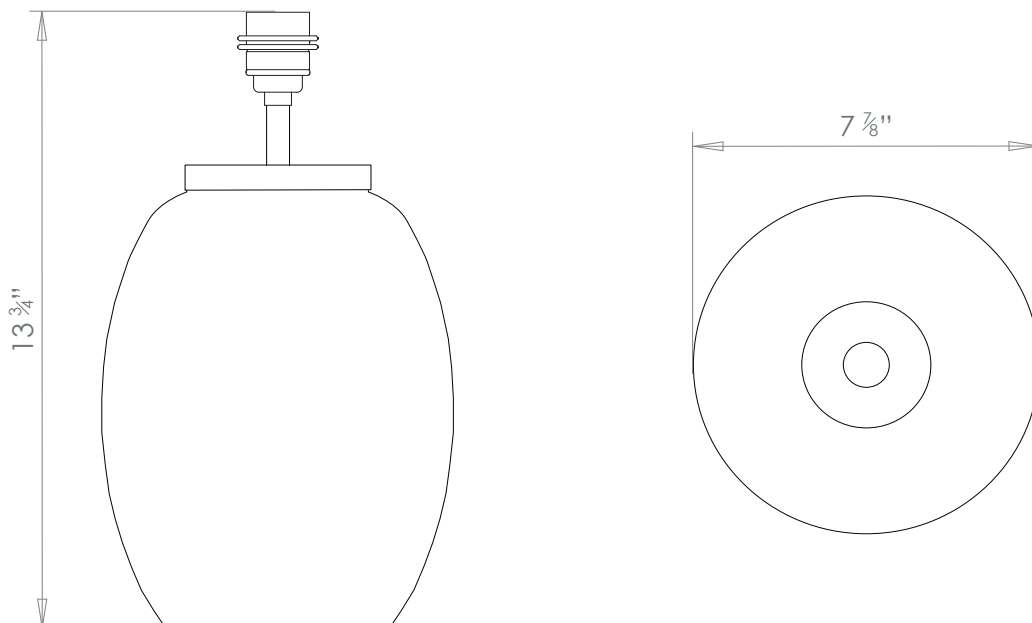

HECTOR FINCH

MALA HONEYCOMB CLEAR TABLE LAMP SMALL

PRODUCT CODE TL143S

CATEGORY: TABLE & FLOOR LIGHTS

DIMENSIONS

PRODUCT CODE TL143S

CATEGORY: TABLE & FLOOR LIGHTS

MALA HONEYCOMB CLEAR TABLE LAMP SMALL

LAMP TYPE	USA 1 x 60W (Max) E26 General Service
SHADE OPTIONS	USA Shade 21, Round (14" base X 12" top X 8" height).
WEIGHT	6lb 13oz
ADDITIONAL INFORMATION	Shade not included.
CLEANING AND MAINTENANCE INSTRUCTIONS	<p>Fabric Shades: Wipe gently with a dry cloth or dust lightly with a feather duster. Repeat regularly to prevent the build up of dust. Regular cleaning will prevent the possibility of dust becoming ingrained. Do not let water or moisture come into contact with the shade.</p> <p>Metalwork: We recommend a light polish with a non-abrasive lint free cloth. Do not use any metal cleaning products on the fixture as it can remove the finish entirely. Unlacquered brass finish will patinate slowly over time and can be brightened to brass by the use of a brass cleaning agent.</p> <p>Glass: The glass can be cleaned with a glass cleaner and a lint free cloth. Do not spray glass cleaner directly on the glass or fixture as it could affect the metal finish. Ensure the light is switched off and take care not to pull the flex or allow water to come into contact with the electrical components. Regular dusting with a feather duster will also help keep the glass clean.</p>