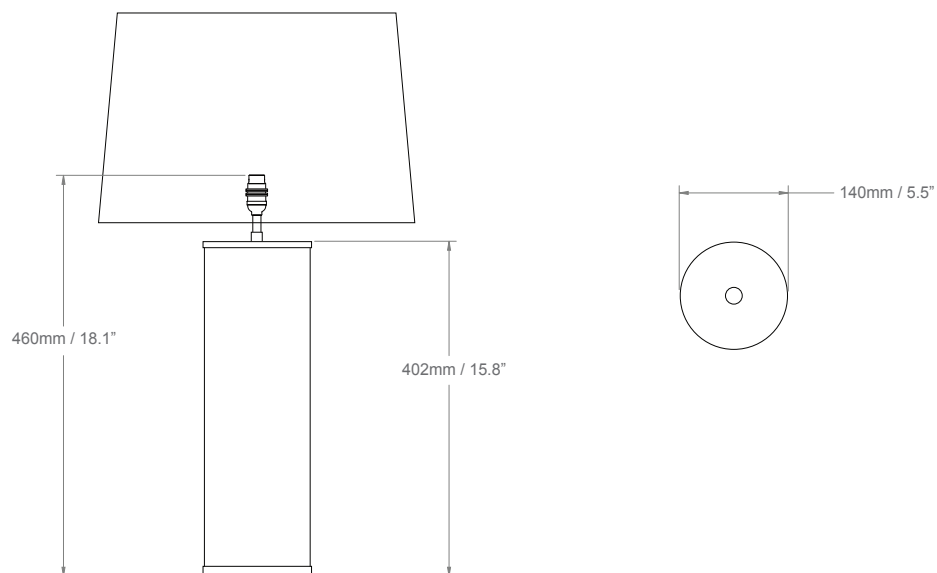

HF

HECTOR FINCH

LIGHTING

**FIRE AGATE
HONEYCOMB GLASS
TABLE LAMP**

PRODUCT CODE TL151

CATEGORY: TABLE & FLOOR LAMPS

DIMENSIONS

FIRE AGATE HONEYCOMB GLASS TABLE LAMP

| | | | |
|---|---|---|---|
| LAMP TYPE INCANDESCENT | UK 1 x 60W (Max) B22 Standard | EU 1 x 60W (Max) E27 Standard | USA 1 x 60W E26 General Service |
| SHADE OPTIONS | UK/EU Round Large BC (16" base x 10" top x 14" height). | | USA Round Large BC (16" base x 10" top x 14" height). |
| CLEANING & MAINTENANCE | Metal - use a soft, dry cloth Shade - wipe gently with a dry cloth or dust lightly with a feather duster. Repeat regularly to prevent build up of dust. Regular cleaning will prevent the possibility of dust becoming ingrained. DO NOT let water or moisture near the shade. | | |