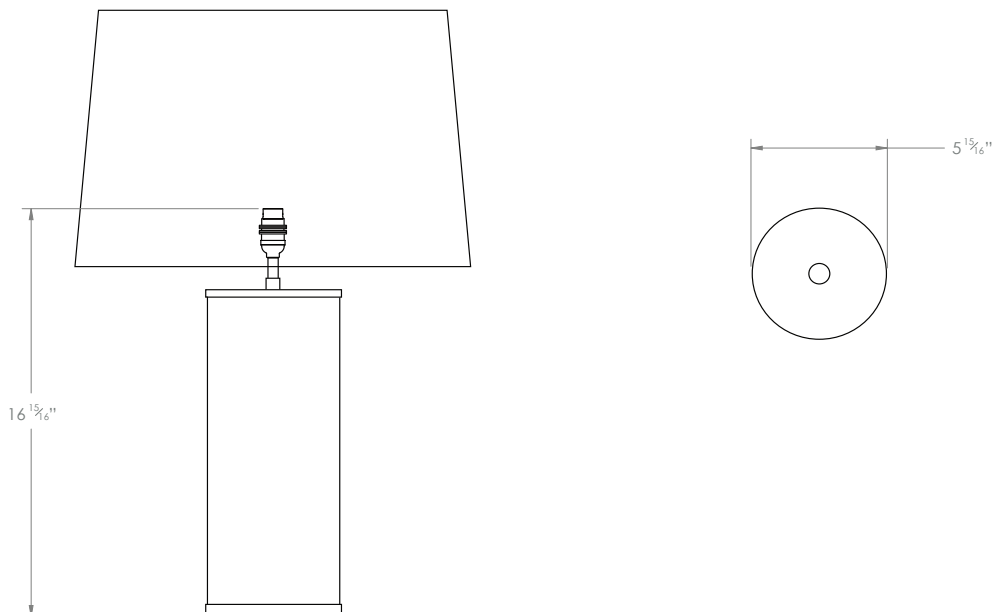

HECTOR FINCH

TIGER COWRIE TABLE LAMP

PRODUCT CODE TL155

CATEGORY: TABLE & FLOOR LIGHTS

DIMENSIONS

PRODUCT CODE TL155

CATEGORY: TABLE & FLOOR LIGHTS

TIGER COWRIE TABLE LAMP

LAMP TYPE	USA 1 x 60W (Max) E26 General Service
SHADE OPTIONS	USA Shade 15, Round (16" base X 14" top X 10" height).
SIZE & SIMILAR OPTIONS	Violet Oyster Shell Table Lamp (TL157), Grey Agate Table Lamp (TL156), Lilac Cowrie Table Lamp (TL161) and Tiger Penshell Table Lamp (TL154).
WEIGHT	7lb 4oz
ADDITIONAL INFORMATION	Shade not included.
CLEANING AND MAINTENANCE INSTRUCTIONS	<p>Fabric Shades: Wipe gently with a dry cloth or dust lightly with a feather duster. Repeat regularly to prevent the build up of dust. Regular cleaning will prevent the possibility of dust becoming ingrained. Do not let water or moisture come into contact with the shade.</p> <p>Metalwork: We recommend a light polish with a non-abrasive lint free cloth. Do not use any metal cleaning products on the fixture as it can remove the finish entirely. Unlacquered brass finish will patinate slowly over time and can be brightened to brass by the use of a brass cleaning agent.</p> <p>Natural Shells: Clean with a soft dry cloth and DO NOT use any form of liquid on this natural material.</p>