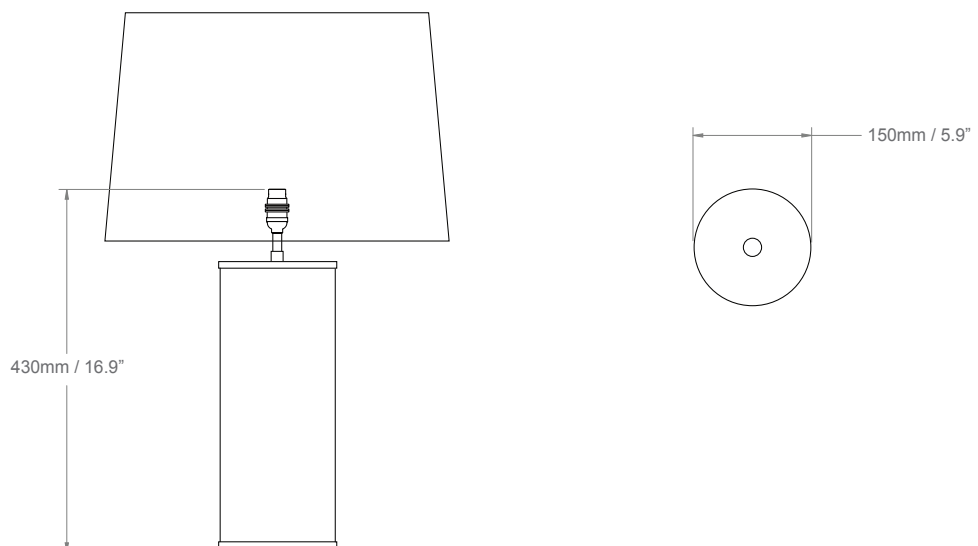

HF

HECTOR FINCH

LIGHTING

**GREY AGATE TABLE  
LAMP**

PRODUCT CODE TL156

CATEGORY: TABLE & FLOOR LAMPS

**DIMENSIONS**

---

## GREY AGATE TABLE LAMP

---

**LAMP TYPE**  
**INCANDESCENT****UK**  
1 x 60W (Max) B22 Standard**EU**  
1 x 60W (Max) E27 Standard**USA**  
1 x 60W E26 General Service

---

**SHADE OPTIONS****UK/EU**  
Round Large BC (16" base x 10" top x 14" height).**USA**  
Round Large BC (16" base x 10" top x 14" height).