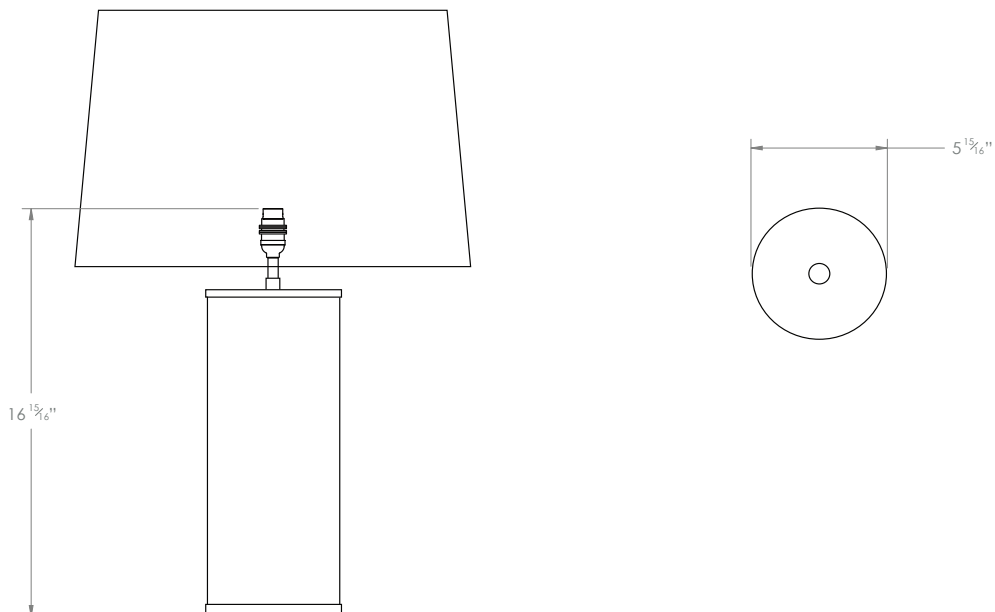

HECTOR FINCH

VELLUM TABLE LAMP

PRODUCT CODE TL158

CATEGORY: TABLE & FLOOR LIGHTS

DIMENSIONS

PRODUCT CODE TL158

CATEGORY: TABLE & FLOOR LIGHTS

VELLUM TABLE LAMP

LAMP TYPE	USA 1 x 60W (Max) E26 General Service
SHADE OPTIONS	USA Shade 15, Round (16" base X 14" top X 10" height).
SIZE & SIMILAR OPTIONS	Shagreen Table Lamp (TL83) and Charcol Vellum Table Lamp (TL159).
WEIGHT	7lb 4oz
ADDITIONAL INFORMATION	Shade not included.
CLEANING AND MAINTENANCE INSTRUCTIONS	<p>Fabric Shades: Wipe gently with a dry cloth or dust lightly with a feather duster. Repeat regularly to prevent the build up of dust. Regular cleaning will prevent the possibility of dust becoming ingrained. Do not let water or moisture come into contact with the shade.</p> <p>Metalwork: We recommend a light polish with a non-abrasive lint free cloth. Do not use any metal cleaning products on the fixture as it can remove the finish entirely. Unlacquered brass finish will patinate slowly over time and can be brightened to brass by the use of a brass cleaning agent.</p> <p>Natural Vellum: Clean with a soft dry cloth and DO NOT use any form of liquid on this natural material.</p>