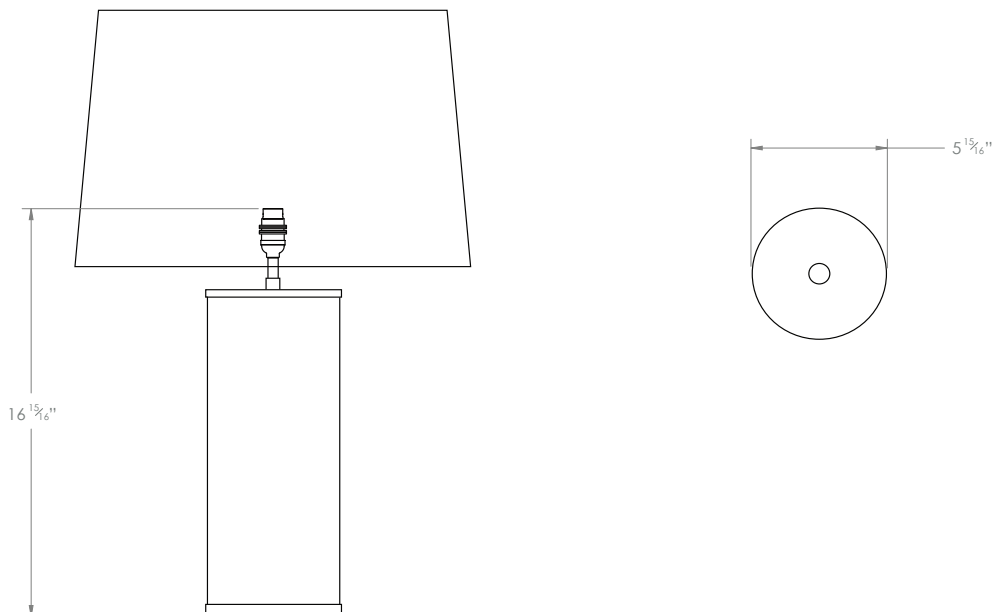

### DIMENSIONS

PRODUCT CODE TL159

CATEGORY: TABLE & FLOOR LIGHTS

---