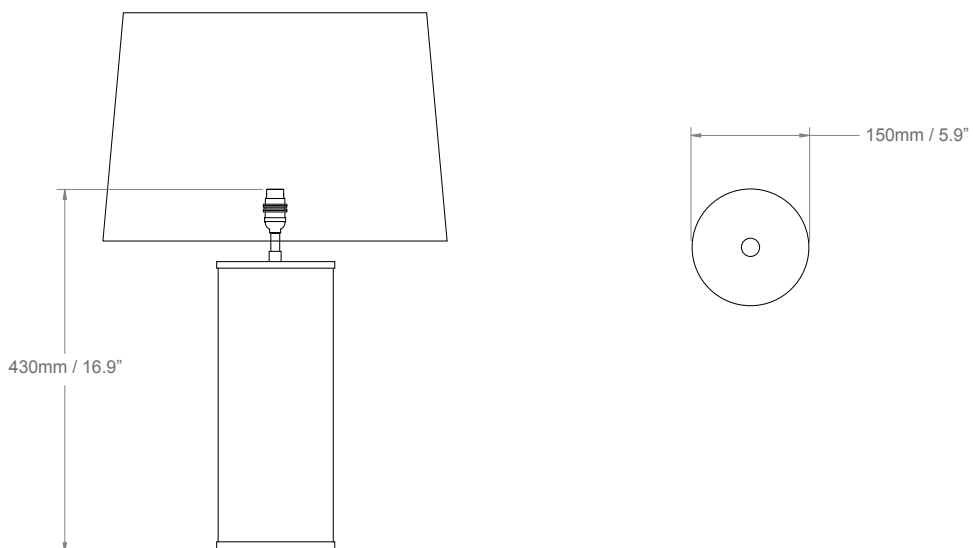

HF

HECTOR FINCH

LIGHTING

**CHARCOAL VELLUM
TABLE LAMP**

PRODUCT CODE TL159

CATEGORY: TABLE & FLOOR LAMPS

DIMENSIONS

CHARCOAL VELLUM TABLE LAMP

LAMP TYPE INCANDESCENT	UK 1 x 60W (Max) B22 Standard	EU 1 x 60W (Max) E27 Standard	USA 1 x 60W E26 General Service
SHADE OPTIONS	UK/EU Round Large BC (16" base x 10" top x 14" height).		USA Round Large BC (16" base x 10" top x 14" height).
CLEANING & MAINTENANCE	Metal - use a soft, dry cloth Shade - wipe gently with a dry cloth or dust lightly with a feather duster. Repeat regularly to prevent build up of dust. Regular cleaning will prevent the possibility of dust becoming ingrained. DO NOT let water or moisture near the shade.		