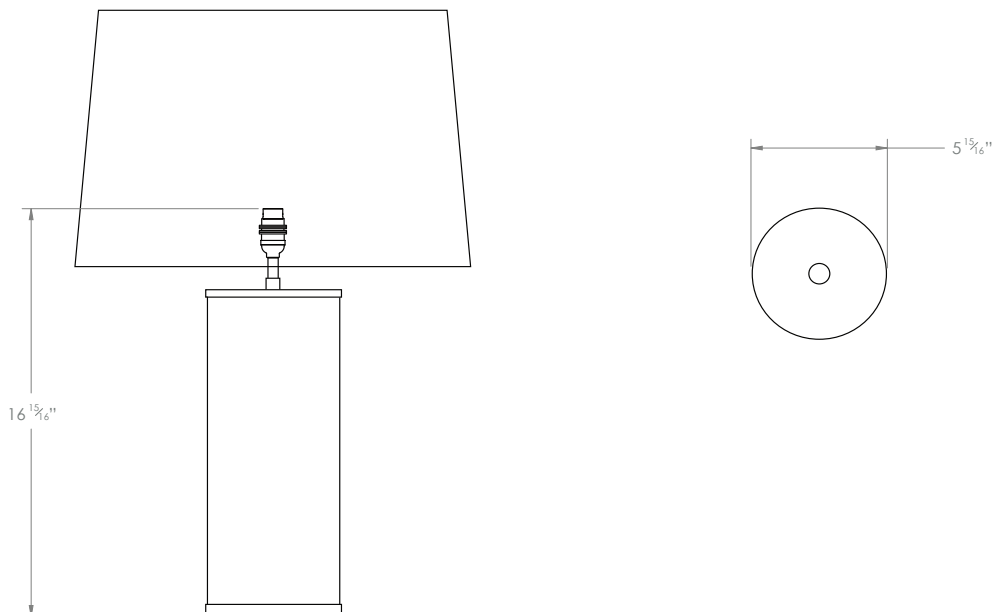

HECTOR FINCH

LILAC COWRIE TABLE LAMP

PRODUCT CODE TL161

CATEGORY: TABLE & FLOOR LIGHTS

DIMENSIONS

PRODUCT CODE TL161

CATEGORY: TABLE & FLOOR LIGHTS

LILAC COWRIE TABLE LAMP

LAMP TYPE	USA 1 x 60W (Max) E26 General Service
SHADE OPTIONS	USA Shade 15, Round (16" base X 14" top X 10" height).
SIZE & SIMILAR OPTIONS	Violet Oyster Shell Table Lamp (TL157), Grey Agate Table Lamp (TL156), Tiger Cowrie Table Lamp (TL155) and Tiger Penshell Table Lamp (TL154).
WEIGHT	7lb 4oz
ADDITIONAL INFORMATION	Shade not included.
CLEANING AND MAINTENANCE INSTRUCTIONS	<p>Fabric Shades: Wipe gently with a dry cloth or dust lightly with a feather duster. Repeat regularly to prevent the build up of dust. Regular cleaning will prevent the possibility of dust becoming ingrained. Do not let water or moisture come into contact with the shade.</p> <p>Metalwork: We recommend a light polish with a non-abrasive lint free cloth. Do not use any metal cleaning products on the fixture as it can remove the finish entirely. Unlacquered brass finish will patinate slowly over time and can be brightened to brass by the use of a brass cleaning agent.</p> <p>Natural Shells: Clean with a soft dry cloth and DO NOT use any form of liquid on this natural material.</p>