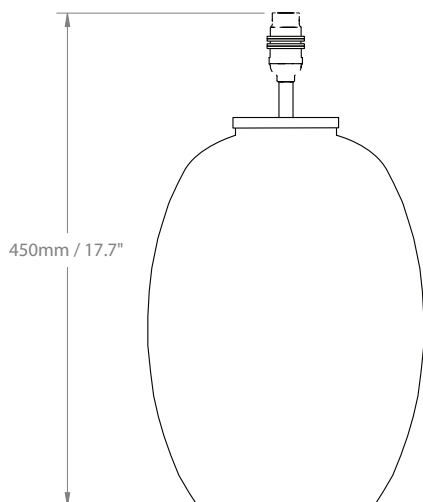

HF

HECTOR FINCH

LIGHTING

MALA TABLE LAMP, LARGE, EMERALD, HONEYCOMB

Made for Hector Finch in the same factory in India as our previous range, the Bambolas, the quality and depth of colour is a result of the glass being blown in a double layer, using two different colours so the texture comes from cutting through the dark layer to the lighter underneath.

PRODUCT CODE TL164L

CATEGORY: TABLE & FLOOR LAMPS

DIMENSIONS

MALA TABLE LAMP, LARGE, EMERALD, HONEYCOMB

LAMP TYPE	UK	EU	USA
INCANDESCENT	1 x 60W (Max) B22 Standard	1 x 60W (Max) E27 Standard	1 x 60W (Max) E26 General Service
LAMP TYPE ENERGY SAVING	Suitable CFL or LED equivalent.		
CLEANING & MAINTENANCE	Metalwork - use a soft, dry cloth Shade - wipe gently with a dry cloth or dust lightly with a feather duster. Repeat regularly to prevent build up of dust. Regular cleaning will prevent the possibility of dust becoming ingrained. DO NOT let water or moisture near the shade.		
