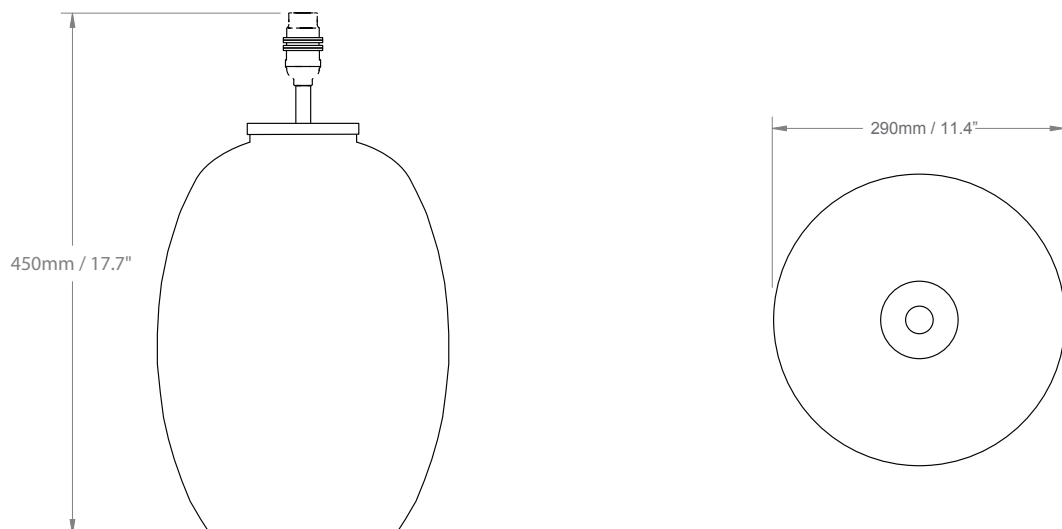

HF

HECTOR FINCH

LIGHTING

MALA TABLE LAMP, LARGE, AMETHYST, HONEYCOMB

Made for Hector Finch in the same factory in India as our previous range, the Bambolas, the quality and depth of colour is a result of the glass being blown in a double layer, using two different colours so the texture comes from cutting through the dark layer to the lighter underneath.

PRODUCT CODE TL167L

CATEGORY: TABLE & FLOOR LAMPS

DIMENSIONS

MALA TABLE LAMP, LARGE, AMETHYST, HONEYCOMB

**LAMP TYPE
INCANDESCENT****UK**

1 x 60W (Max) B22 Standard

EU

1 x 60W (Max) E27 Standard