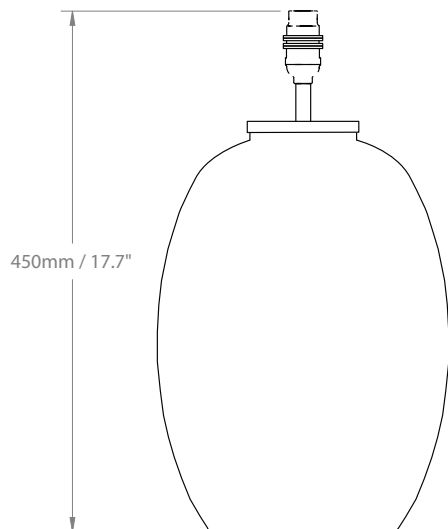

HF

HECTOR FINCH

LIGHTING

MALA TABLE LAMP, LARGE, AQUAMARINE, HONEYCOMB

Made for Hector Finch in the same factory in India as our previous range, the Bambolas, the quality and depth of colour is a result of the glass being blown in a double layer, using two different colours so the texture comes from cutting through the dark layer to the lighter underneath.

PRODUCT CODE TL169L

CATEGORY: TABLE & FLOOR LAMPS

DIMENSIONS

MALA TABLE LAMP, LARGE, AQUAMARINE, HONEYCOMB

LAMP TYPE	UK	EU	USA
INCANDESCENT	1 x 60W (Max) B22 Standard	1 x 60W (Max) E27 Standard	1 x 60W (Max) E26 General Service
LAMP TYPE ENERGY SAVING	Suitable CFL or LED equivalent.		
CLEANING & MAINTENANCE	Metalwork - use a soft, dry cloth Shade - wipe gently with a dry cloth or dust lightly with a feather duster. Repeat regularly to prevent build up of dust. Regular cleaning will prevent the possibility of dust becoming ingrained. DO NOT let water or moisture near the shade.		
