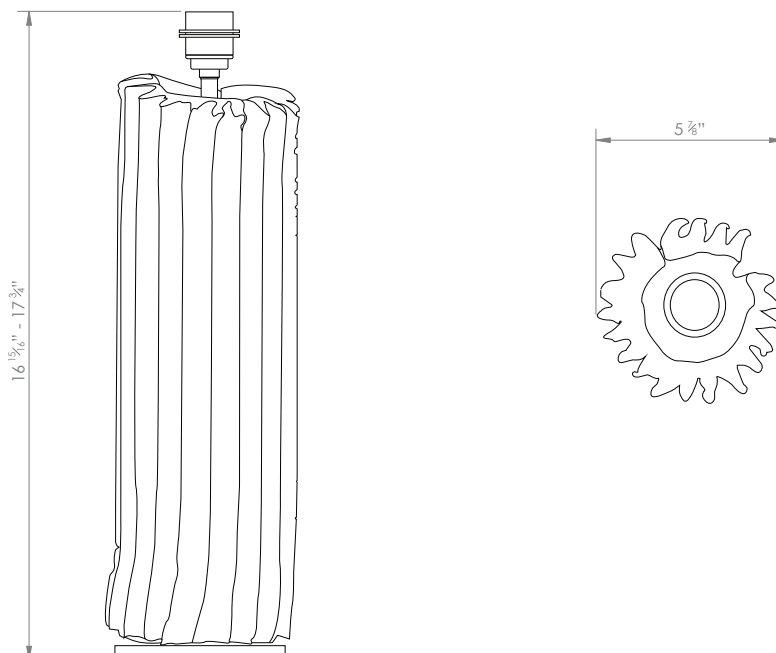

## CACTUS TABLE LAMP LARGE

PRODUCT CODE TL172L

CATEGORY: TABLE & FLOOR LIGHTS

### DIMENSIONS

PRODUCT CODE TL172L

CATEGORY: TABLE & FLOOR LIGHTS

## CACTUS TABLE LAMP LARGE

<b>LAMP TYPE</b>	<b>USA</b> 1 x 60W (Max) E26 General Service
<b>SHADE OPTIONS</b>	<b>USA</b> Shade 29, Round (18" base X 16" top X 10" height).
<b>FINISH OPTIONS</b>	Brass Polished Lacquered, Brass Polished Unlacquered, Antique Brass (shown) and Bronze.
<b>COLOUR OPTIONS</b>	 Arancio      Giallo      Naturale      Verde      Bianco
<b>SIZE &amp; SIMILAR OPTIONS</b>	Cactus Table Lamp Small (TL172S).
<b>WEIGHT</b>	14lb 16oz
<b>ADDITIONAL INFORMATION</b>	Shade not included.
<b>CLEANING AND MAINTENANCE INSTRUCTIONS</b>	<p><b>Fabric Shades:</b> Wipe gently with a dry cloth or dust lightly with a feather duster. Repeat regularly to prevent the build up of dust. Regular cleaning will prevent the possibility of dust becoming ingrained. Do not let water or moisture come into contact with the shade.</p> <p><b>Ceramic:</b> The ceramic components can be cleaned with a light spray of water and a lint free cloth. Ensure the light is switched off and take care not to pull the flex or allow water to come into contact on the electrical components.</p>