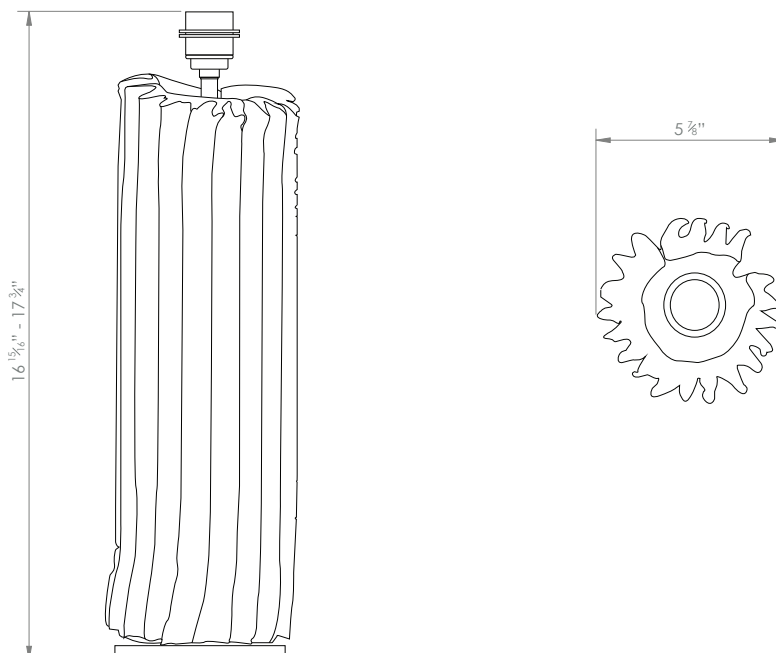

HECTOR FINCH

CACTUS TABLE LAMP LARGE

PRODUCT CODE TL172L

CATEGORY: TABLE & FLOOR LIGHTS

DIMENSIONS

PRODUCT CODE TL172L

CATEGORY: TABLE & FLOOR LIGHTS

CACTUS TABLE LAMP LARGE

LAMP TYPE	USA 1 x 60W (Max) E26 General Service
SHADE OPTIONS	USA Shade 16, Round (17" base X 14" top X 10" height).
FINISH OPTIONS	Brass Polished Lacquered, Brass Polished Unlacquered, Antique Brass (shown) and Bronze.
COLOUR OPTIONS	 Arancio Giallo Naturale Verde Bianco Rosso
SIZE & SIMILAR OPTIONS	Cactus Table Lamp Small (TL172S).
WEIGHT	14lb 16oz
ADDITIONAL INFORMATION	Shade not included.
CLEANING AND MAINTENANCE INSTRUCTIONS	<p>Fabric Shades: Wipe gently with a dry cloth or dust lightly with a feather duster. Repeat regularly to prevent the build up of dust. Regular cleaning will prevent the possibility of dust becoming ingrained. Do not let water or moisture come into contact with the shade.</p> <p>Ceramic: The ceramic components can be cleaned with a light spray of water and a lint free cloth. Ensure the light is switched off and take care not to pull the flex or allow water to come into contact on the electrical components.</p>