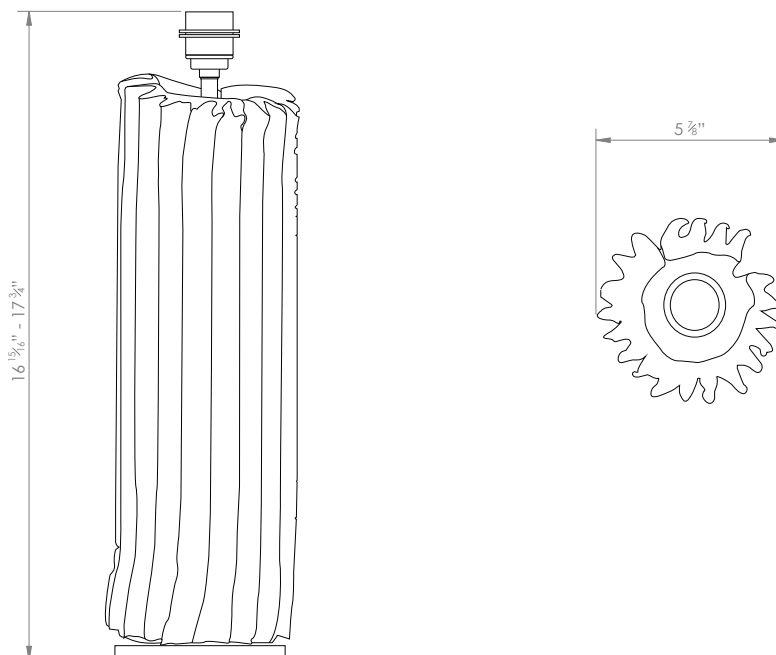

HECTOR FINCH

CACTUS TABLE LAMP LARGE

PRODUCT CODE TL172L

CATEGORY: TABLE & FLOOR LIGHTS

DIMENSIONS

PRODUCT CODE TL172L

CATEGORY: TABLE & FLOOR LIGHTS

CACTUS TABLE LAMP LARGE

LAMP TYPE	USA 1 x 60W (Max) E26 General Service
SHADE OPTIONS	USA Shade 16, Round (17" base X 14" top X 10" height).
FINISH OPTIONS	Brass Polished Lacquered, Brass Polished Unlacquered, Antique Brass (shown) and Bronze.
COLOUR OPTIONS	 Arancio Giallo Naturale Verde Bianco
SIZE & SIMILAR OPTIONS	Cactus Table Lamp Small (TL172S).
WEIGHT	14lb 16oz
ADDITIONAL INFORMATION	Shade not included.
CLEANING AND MAINTENANCE INSTRUCTIONS	<p>Fabric Shades: Wipe gently with a dry cloth or dust lightly with a feather duster. Repeat regularly to prevent the build up of dust. Regular cleaning will prevent the possibility of dust becoming ingrained. Do not let water or moisture come into contact with the shade.</p> <p>Ceramic: The ceramic components can be cleaned with a light spray of water and a lint free cloth. Ensure the light is switched off and take care not to pull the flex or allow water to come into contact on the electrical components.</p>