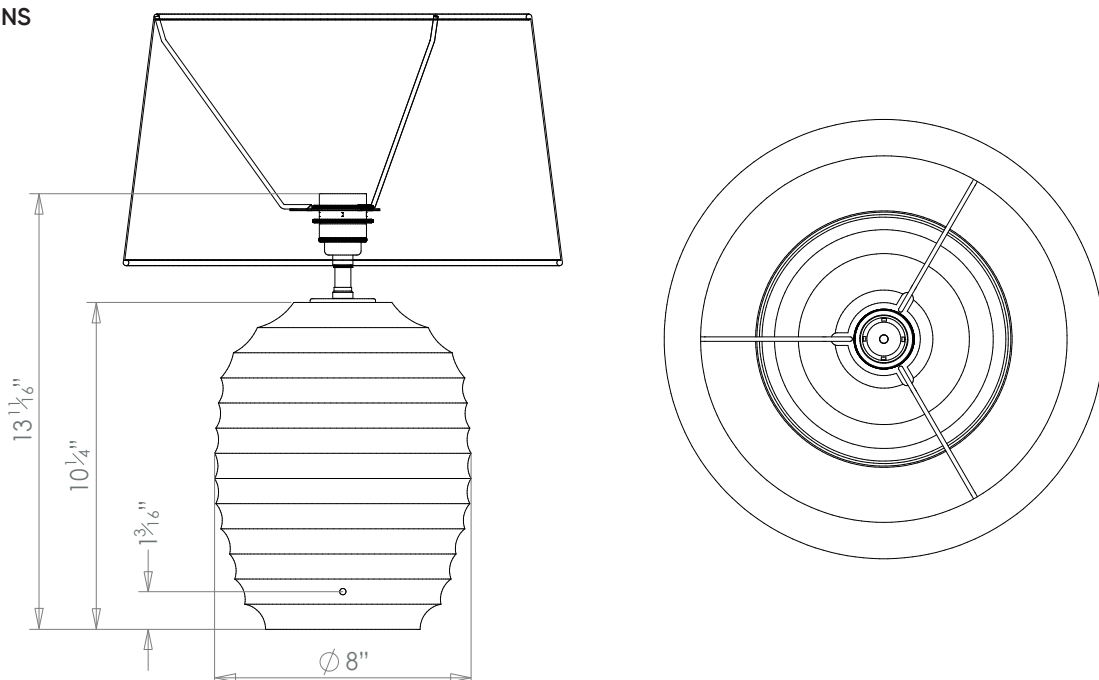

HECTOR FINCH

GRACE TABLE LAMP

PRODUCT CODE TL178

CATEGORY: TABLE & FLOOR LIGHTS

DIMENSIONS

PRODUCT CODE TL178

CATEGORY: TABLE & FLOOR LIGHTS

GRACE TABLE LAMP

LAMP TYPE	USA 1 x 60W (Max) E26 General Service
SHADE OPTIONS	Shade 21, Round (14" base X 12" mm top X 8" height).
ADDITIONAL INFORMATION	Shade not included.
CLEANING AND MAINTENANCE INSTRUCTIONS	<p>Fabric Shades: Wipe gently with a dry cloth or dust lightly with a feather duster. Repeat regularly to prevent the build up of dust. Regular cleaning will prevent the possibility of dust becoming ingrained. Do not let water or moisture come into contact with the shade.</p> <p>Metalwork: We recommend a light polish with a non-abrasive lint free cloth. Do not use any metal cleaning products on the fixture as it can remove the finish entirely. Unlacquered brass finish will patinate slowly over time and can be brightened to brass by the use of a brass cleaning agent.</p> <p>Glass: The glass can be cleaned with a glass cleaner and a lint free cloth. Do not spray glass cleaner directly on the glass or fixture as it could affect the metal finish. Ensure the light is switched off and take care not to pull the flex or allow water to come into contact with the electrical components. Regular dusting with a feather duster will also help keep the glass clean.</p>