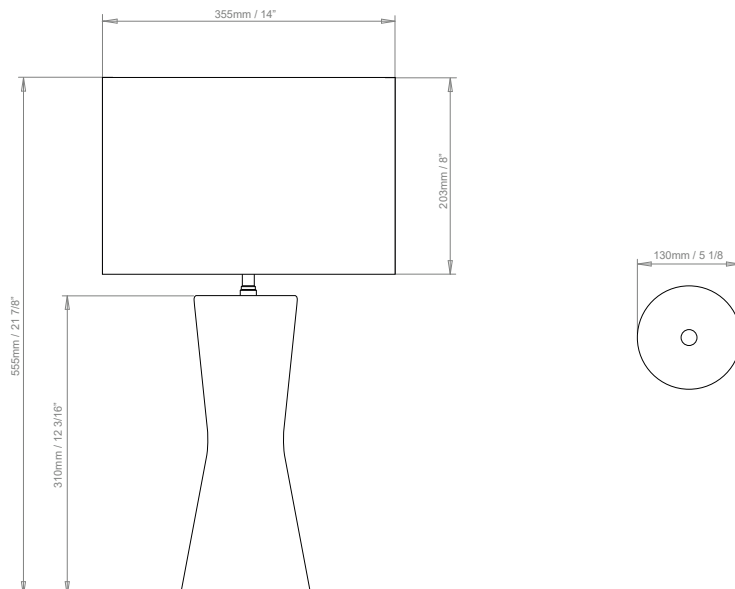

HECTOR FINCH

NINA TABLE LAMP

The Italian ceramic Nina table lamp is retro inspired and perfect for a bedside table or side table where a simple shape is required.

PRODUCT CODE TL180

CATEGORY: TABLE & FLOOR LAMPS

DIMENSIONS

NINA TABLE LAMP

LAMP TYPE
INCANDESCENT**UK**

1 x 60W (Max) E27 Standard

EU

1 x 60W (Max) E27 Standard

USA1 x 60W (Max) E26
General Service

LAMP TYPE ENERGY
SAVING