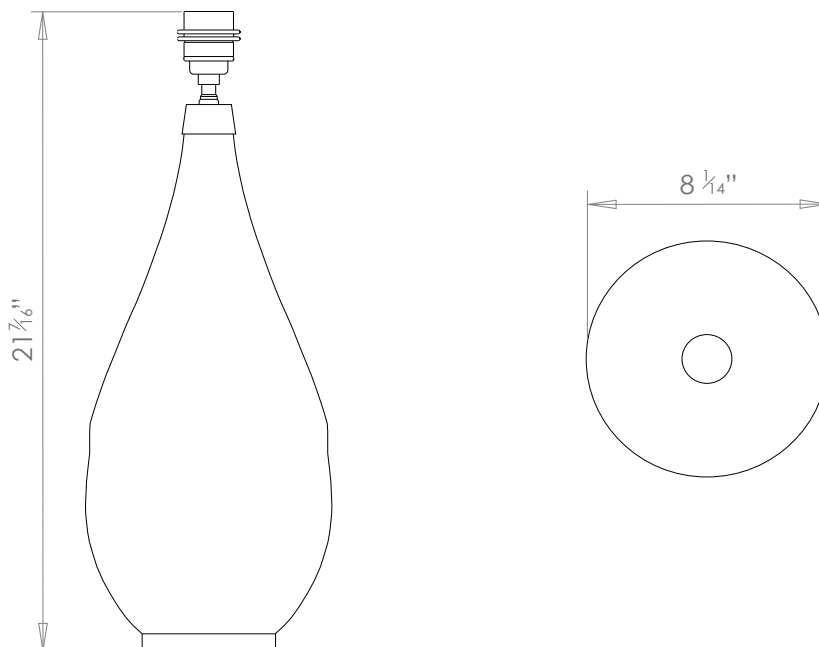

HECTOR FINCH

RAIN DROP INCALMO TABLE LAMP

PRODUCT CODE TL181

CATEGORY: TABLE & FLOOR LIGHTS

DIMENSIONS

PRODUCT CODE TL181

CATEGORY: TABLE & FLOOR LIGHTS

RAIN DROP INCALMO TABLE LAMP

LAMP TYPE	USA 1 x 60W (Max) E26 General Service
SHADE OPTIONS	USA Shade 21, Round (14" base X 12" top X 8" height).
ADDITIONAL INFORMATION	Shade not included.
CLEANING AND MAINTENANCE INSTRUCTIONS	<p>Fabric Shades: Wipe gently with a dry cloth or dust lightly with a feather duster. Repeat regularly to prevent the build up of dust. Regular cleaning will prevent the possibility of dust becoming ingrained. Do not let water or moisture come into contact with the shade.</p> <p>Metalwork: We recommend a light polish with a non-abrasive lint free cloth. Do not use any metal cleaning products on the fixture as it can remove the finish entirely. Unlacquered brass finish will patinate slowly over time and can be brightened to brass by the use of a brass cleaning agent.</p> <p>Glass: Remove the glass where it is safe to do so. The glass then can be cleaned with a glass cleaner and a lint free cloth. Do not spray glass cleaner directly on the glass or fixture as it could affect the metal finish. Ensure the light is switched off and take care not to pull the flex or allow water to come into contact with the electrical components. Regular dusting with a feather duster will also help keep the glass clean.</p>