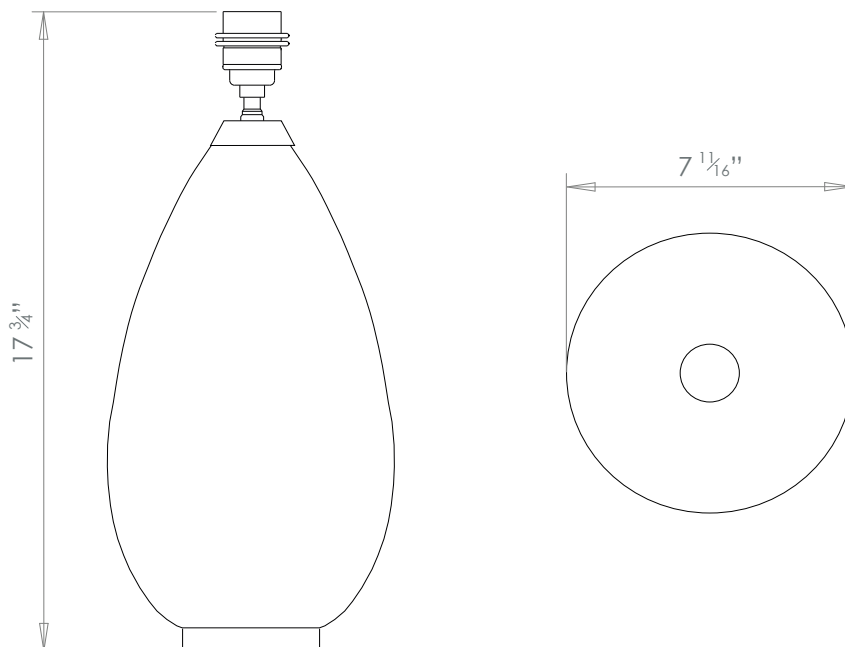

ELLIPSE INCALMO TABLE LAMP

PRODUCT CODE TL182

CATEGORY: TABLE & FLOOR LIGHTS

DIMENSIONS

PRODUCT CODE TL182

CATEGORY: TABLE & FLOOR LIGHTS

ELLIPSE INCALMO TABLE LAMP

LAMP TYPE

USA

1 x 60W (Max) E26 General Service

SHADE OPTIONS

USA

Shade 21, Round (14" base X 12" top X 8" height).

ADDITIONAL INFORMATION

Shade not included.

CLEANING AND MAINTENANCE INSTRUCTIONS