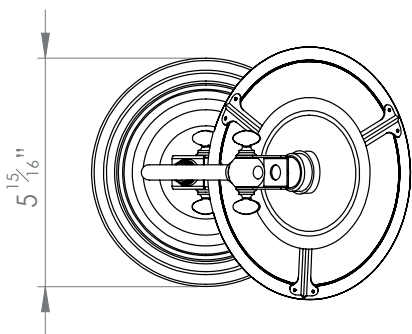

HECTOR FINCH

MAY DESK LAMP ANTIQUE BRASS

PRODUCT CODE TL4/AB

CATEGORY: TABLE & FLOOR LIGHTS

DIMENSIONS

PRODUCT CODE TL4/AB

CATEGORY: TABLE & FLOOR LIGHTS

MAY DESK LAMP ANTIQUE BRASS

LAMP TYPE	UK / EU 1 x 40W (Max) E12
------------------	-------------------------------------

FINISH OPTIONS	Antique Brass.
-----------------------	----------------

SHADE COLOUR OPTIONS	
-----------------------------	--