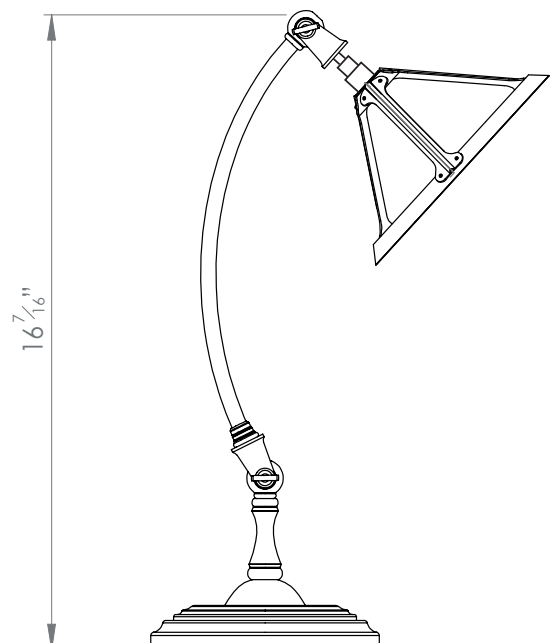

HECTOR FINCH

MAY DESK LAMP ANTIQUE BRASS

PRODUCT CODE TL4/AB

CATEGORY: TABLE & FLOOR LIGHTS

DIMENSIONS

PRODUCT CODE TL4/AB

CATEGORY: TABLE & FLOOR LIGHTS

MAY DESK LAMP ANTIQUE BRASS

LAMP TYPE	UK / EU 1 x 40W (Max) E12
------------------	-------------------------------------

FINISH OPTIONS	Antique Brass.
-----------------------	----------------

SHADE COLOUR OPTIONS	
-----------------------------	--