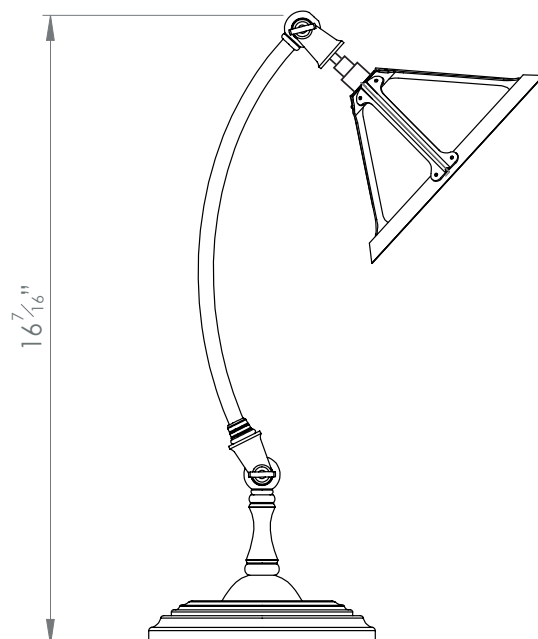

HECTOR FINCH

MAY DESK LAMP POLISHED BRASS & POLISHED COPPER

PRODUCT CODE TL4/PBPC

CATEGORY: TABLE & FLOOR LIGHTS

DIMENSIONS

PRODUCT CODE TL4/PBPC

CATEGORY: TABLE & FLOOR LIGHTS

MAY DESK LAMP POLISHED BRASS & POLISHED COPPER

LAMP TYPE	UK / EU 1 x 40W (Max) E12
------------------	-------------------------------------

FINISH OPTIONS	Polished Brass & Polished Copper.
-----------------------	-----------------------------------

SHADE COLOUR OPTIONS	
-----------------------------	-----------------------------------------------------------------------------------

Porcelain

Thyme

WEIGHT	3.9kg
---------------	-------

CLEANING AND MAINTENANCE INSTRUCTIONS