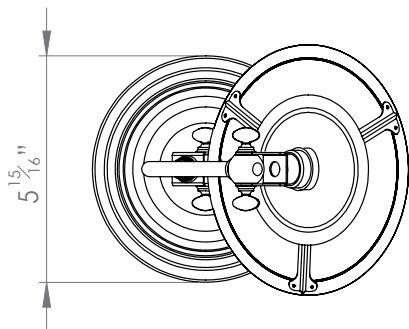

HECTOR FINCH

MAY DESK LAMP POLISHED BRASS & POLISHED COPPER

PRODUCT CODE TL4/PBPC

CATEGORY: TABLE & FLOOR LIGHTS

DIMENSIONS

PRODUCT CODE TL4/PBPC

CATEGORY: TABLE & FLOOR LIGHTS

MAY DESK LAMP POLISHED BRASS & POLISHED COPPER

LAMP TYPE	UK / EU 1 x 40W (Max) E12
------------------	-------------------------------------

FINISH OPTIONS	Polished Brass & Polished Copper.
-----------------------	-----------------------------------