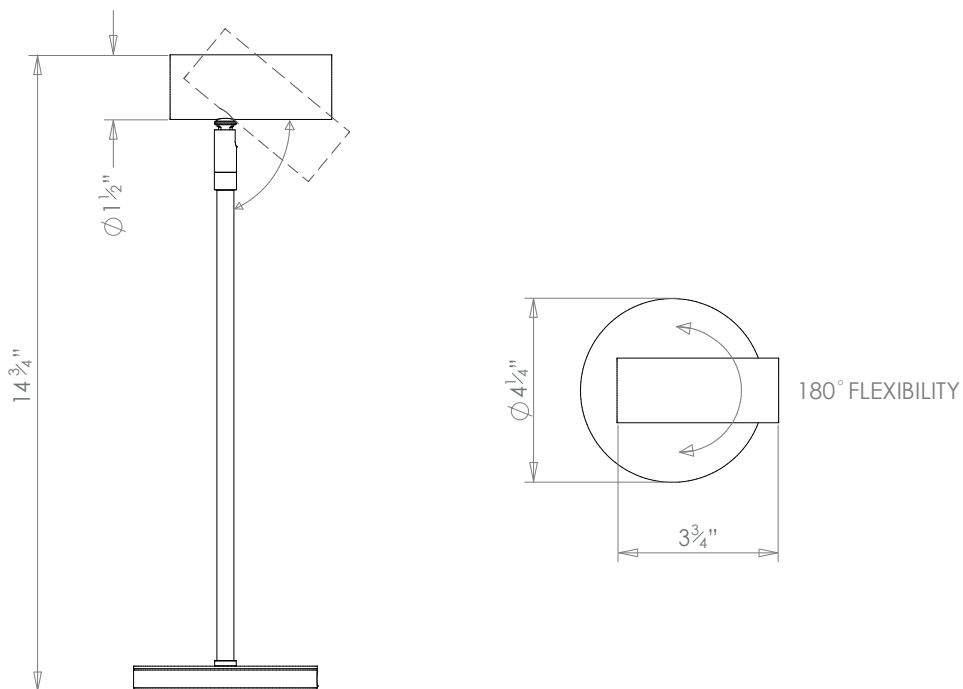

ANGELA TABLE LAMP

PRODUCT CODE TL52

CATEGORY: TABLE & FLOOR LIGHTS

DIMENSIONS

PRODUCT CODE TL52

CATEGORY: TABLE & FLOOR LIGHTS

ANGELA TABLE LAMP

LAMP TYPE	USA 1 x 3W (Max) GU10 Mini Reflector
FINISH OPTIONS	Brass Polished Lacquered, Brass Polished Unlacquered, Antique Brass (shown), Bronze, Chrome, Nickel Polished and Nickel Matt.
SIZE & SIMILAR OPTIONS	Angela Reading Light (WL468) and Angela Task Light (WL469)
ADDITIONAL INFORMATION	Supplied with a non-dimmable GU10 Mini Reflector 2700K, 250lm. Dimmable GU10 bulbs can be sourced online or hardware stores.
CLEANING AND MAINTENANCE INSTRUCTIONS	Metalwork: We recommend a light polish with a non-abrasive lint free cloth. Do not use any metal cleaning products on the fixture as it can remove the finish entirely. Unlacquered brass finish will patinate slowly over time and can be brightened to brass by the use of a brass cleaning agent.