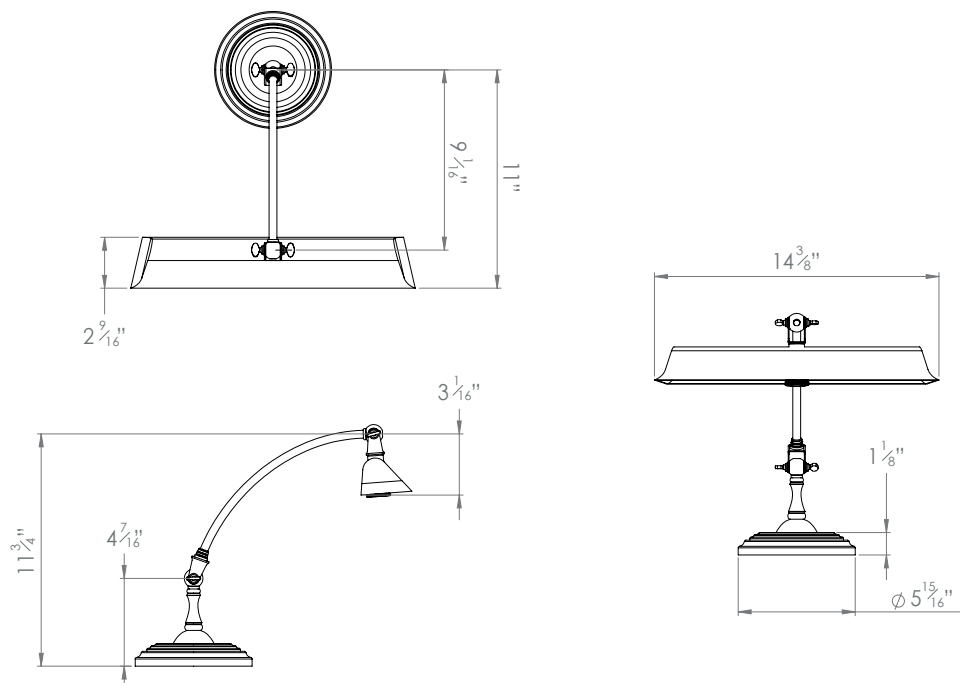

HECTOR FINCH

MAY DESK LAMP WITH TROUGH SHADE ANTIQUE BRASS & ANTIQUE COPPER

PRODUCT CODE TL5/ABAC

CATEGORY: TABLE & FLOOR LIGHTS

DIMENSIONS

HECTOR FINCH

PRODUCT CODE TL5/ABAC

CATEGORY: TABLE & FLOOR LIGHTS

MAY DESK LAMP WITH TROUGH SHADE ANTIQUE BRASS & ANTIQUE COPPER

LAMP TYPE	UK / EU 2 x 40W (Max) E12
FINISH OPTIONS	Antique Brass and Antique Copper.
WEIGHT	3.9kg
CLEANING AND MAINTENANCE INSTRUCTIONS	Metalwork: We recommend a light polish with a non-abrasive lint free cloth. Do not use any metal cleaning products on the fixture as it can remove the finish entirely. Unlacquered brass finish will patinate slowly over time and can be brightened to brass by the use of a brass cleaning agent.