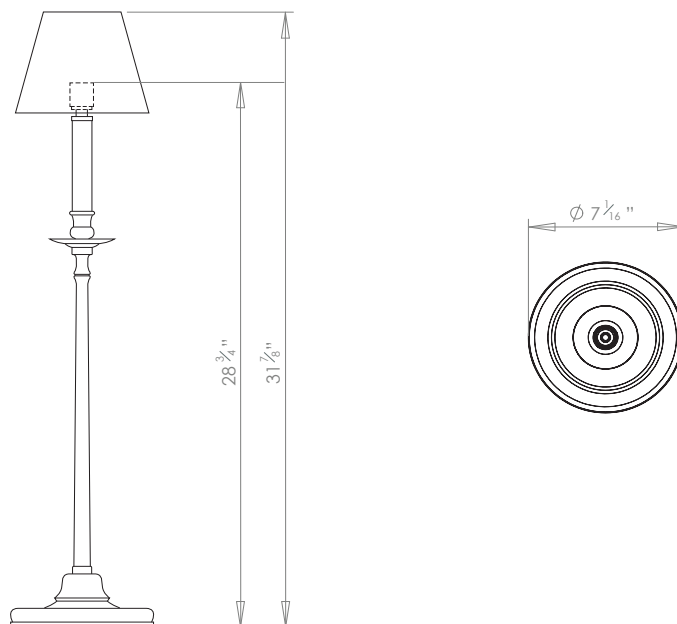

## BENJAMIN CANDLESTICK TABLE LAMP

PRODUCT CODE TL68

CATEGORY: TABLE & FLOOR LIGHTS

### DIMENSIONS

PRODUCT CODE TL68

CATEGORY: TABLE & FLOOR LIGHTS

---