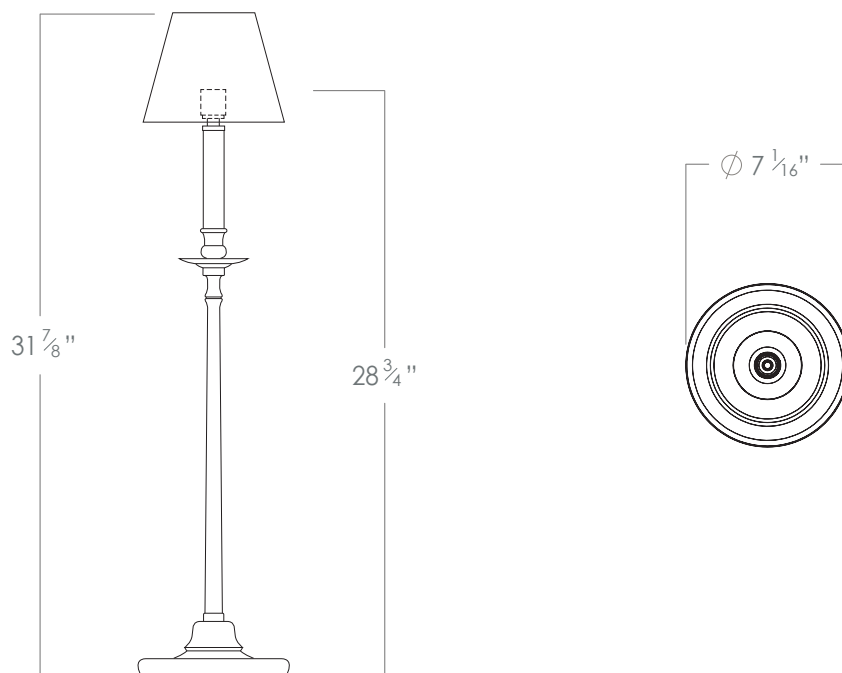

## BENJAMIN CANDLESTICK TABLE LAMP

TL68

### DIMENSIONS

### DIMENSIONS

---

Width	7 1/16"
Height	28 3/4"

### SHADE OPTIONS

---

Not included.

Shade 5, Round (6" base x 4" top x 5 1/2" height).