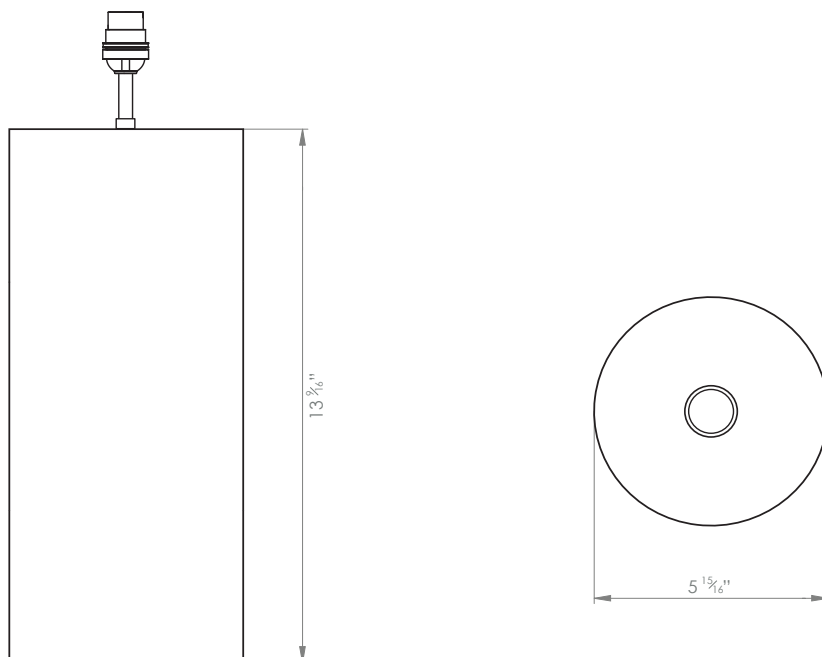

HECTOR FINCH

SHAGREEN TABLE LAMP

PRODUCT CODE TL83

CATEGORY: TABLE & FLOOR LIGHTS

DIMENSIONS

PRODUCT CODE TL83

CATEGORY: TABLE & FLOOR LIGHTS

SHAGREEN TABLE LAMP

LAMP TYPE	USA 1 x 60W (Max) E26 General Service
SHADE OPTIONS	USA Shade 15, Round (16" base X 14" top X 10" height).
FINISH OPTIONS	Antique Brass (shown) and Nickel Polished.
SIZE & SIMILAR OPTIONS	Vellum Table Lamp (TL158) and Charcoal Vellum Table Lamp (TL159).
WEIGHT	7lb 4oz
ADDITIONAL INFORMATION	Shade not included.
CLEANING AND MAINTENANCE INSTRUCTIONS	<p>Fabric Shades: Wipe gently with a dry cloth or dust lightly with a feather duster. Repeat regularly to prevent the build up of dust. Regular cleaning will prevent the possibility of dust becoming ingrained. Do not let water or moisture come into contact with the shade.</p> <p>Metalwork: We recommend a light polish with a non-abrasive lint free cloth. Do not use any metal cleaning products on the fixture as it can remove the finish entirely. Unlacquered brass finish will patinate slowly over time and can be brightened to brass by the use of a brass cleaning agent.</p> <p>Natural Shagreen: Clean with a soft dry cloth and DO NOT use any form of liquid on this natural material.</p>