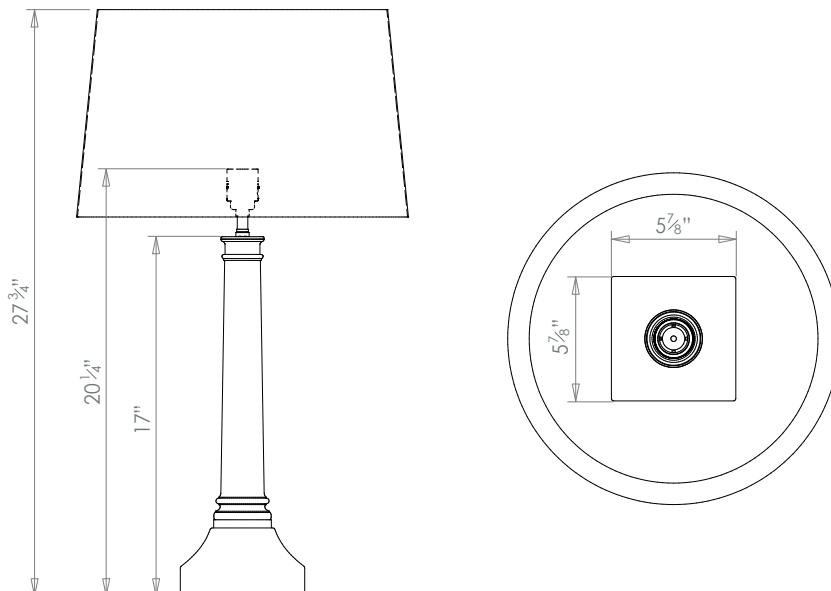

HECTOR FINCH

CHARLOTTE CANDLESTICK TABLE LAMP

PRODUCT CODE TL92

CATEGORY: TABLE & FLOOR LAMPS

DIMENSIONS

PRODUCT CODE TL92

CATEGORY: TABLE & FLOOR LAMPS

CHARLOTTE CANDLESTICK TABLE LAMP

LAMP TYPE	USA 1 x 60W (Max) E26 General Service
SHADE OPTIONS	USA Shade 15, Round (16" base X 14" top X 10" height).
WEIGHT	4lb 3oz
ADDITIONAL INFORMATION	Shade not included.
CLEANING AND MAINTENANCE INSTRUCTIONS	<p>Fabric Shades: Wipe gently with a dry cloth or dust lightly with a feather duster. Repeat regularly to prevent the build up of dust. Regular cleaning will prevent the possibility of dust becoming ingrained. Do not let water or moisture come into contact with the shade.</p> <p>Lampbase: The lampbase can be cleaned with a light spray of water and a lint free cloth. Ensure the light is switched off and take care not to pull the flex or allow water to come into contact on the electrical components.</p>