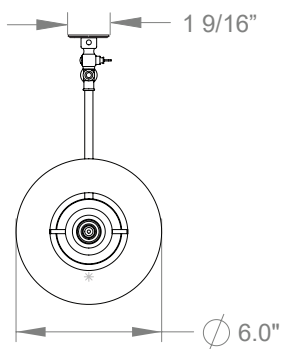

### HECTOR SWING ARM WALL LIGHT, RECTANGULAR BACKPLATE

Inspired by a 19th Century gas bracket, the Swing Arm Wall Light is an adjustable task light providing an ideal fitting for bedroom, study, library or drawing room. It is handmade in the UK exclusively for Hector Finch Lighting.

#### DIMENSIONS

---