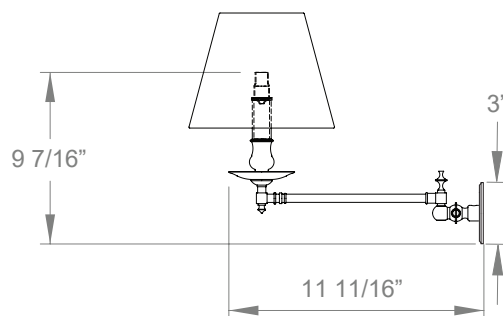

### HECTOR SWING ARM WALL LIGHT, RECTANGULAR BACKPLATE

Inspired by a 19th Century gas bracket, the Swing Arm Wall Light is an adjustable task light providing an ideal fitting for bedroom, study, library or drawing room. It is handmade in the UK exclusively for Hector Finch Lighting.

#### DIMENSIONS

---