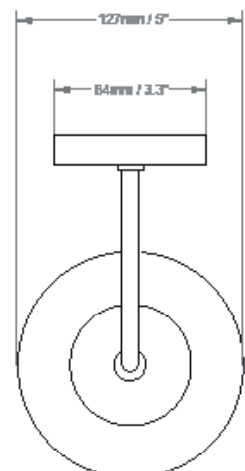

HF

HECTOR FINCH LIGHTING

HECTOR MINI GLOBE WALL LIGHT, CLEAR GLASS

A simple, glass globe wall light for use in a multitude of settings - over counters in a kitchen, in a bathroom or cloakroom and comes IP44 rated for bathroom use as standard.

PRODUCT CODE WL424

CATEGORY: WALL LIGHTS

DIMENSIONS

HECTOR MINI GLOBE WALL LIGHT, CLEAR GLASS

LAMP TYPE	UK 1 x Osh Lamp with 33W (Max) G9 halogen	EU 1 x Osh Lamp with 33W (Max) G9 halogen	USA 1 x Osh Lamp with 33W (Max) G9 halogen
APPLICATION	Is supplied with IP44 Osh Lamp as standard for use in zone 2 within bathrooms.		
SIZE & SIMILAR OPTIONS	Hector Mini Globe Wall Light, Seeded Glass (WL426), Hector Mini Globe Wall Light, Opal Glass (WL425), Hector Mini Globe Pendant, Clear Glass (PL142), Hector Mini Globe Pendant, Opal Glass (PL143).		
FINISH OPTIONS	Antique Brass (shown), Brass Polished & Unlacquered, Bronze, Chrome, Nickel polished.		
ADDITIONAL INFORMATION	USA Requires 2" x 4" junction box (not supplied).		
UNDERWRITERS LABORATORIES	 This product is UL certificated.		