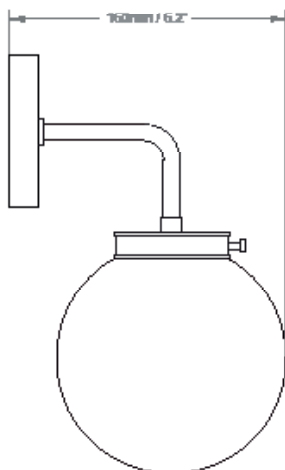

HF

HECTOR FINCH LIGHTING

HECTOR MINI GLOBE WALL LIGHT, CLEAR GLASS

A simple, glass globe wall light for use in a multitude of settings - over counters in a kitchen, in a bathroom or cloakroom and comes IP44 rated for bathroom use as standard.

PRODUCT CODE WL424

CATEGORY: WALL LIGHTS

DIMENSIONS

HECTOR MINI GLOBE WALL LIGHT, CLEAR GLASS

LAMP TYPE	UK 1 x Osh Lamp with 33W (Max) G9 halogen	EU 1 x Osh Lamp with 33W (Max) G9 halogen	USA 1 x Osh Lamp with 33W (Max) G9 halogen
APPLICATION	Is supplied with IP44 Osh Lamp as standard for use in zone 2 within bathrooms.		
SIZE & SIMILAR OPTIONS	Hector Mini Globe Wall Light, Seeded Glass (WL426), Hector Mini Globe Wall Light, Opal Glass (WL425), Hector Mini Globe Pendant, Clear Glass (PL142), Hector Mini Globe Pendant, Opal Glass (PL143).		
FINISH OPTIONS	Antique Brass (shown), Brass Polished & Unlacquered, Bronze, Chrome, Nickel polished.		
ADDITIONAL INFORMATION	USA Requires 2" x 4" junction box (not supplied).		
UNDERWRITERS LABORATORIES	 This product is UL certificated.		