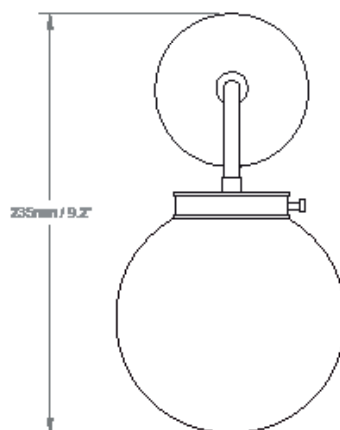

HF

HECTOR FINCH LIGHTING

HECTOR MINI GLOBE WALL LIGHT, CLEAR GLASS

A simple, glass globe wall light for use in a multitude of settings - over counters in a kitchen, in a bathroom or cloakroom and comes IP44 rated for bathroom use as standard.

PRODUCT CODE WL424

CATEGORY: WALL LIGHTS

DIMENSIONS

HECTOR MINI GLOBE WALL LIGHT, CLEAR GLASS

LAMP TYPE	UK 1 x Osh Lamp with 33W (Max) G9 halogen	EU 1 x Osh Lamp with 33W (Max) G9 halogen	USA 1 x Osh Lamp with 33W (Max) G9 halogen
APPLICATION	Is supplied with IP44 Osh Lamp as standard for use in zone 2 within bathrooms.		
SIZE & SIMILAR OPTIONS	Hector Mini Globe Wall Light, Seeded Glass (WL426), Hector Mini Globe Wall Light, Opal Glass (WL425), Hector Mini Globe Pendant, Clear Glass (PL142), Hector Mini Globe Pendant, Opal Glass (PL143).		
FINISH OPTIONS	Antique Brass (shown), Brass Polished & Unlacquered, Bronze, Chrome, Nickel polished.		
ADDITIONAL INFORMATION	USA Requires 2" x 4" junction box (not supplied).		
UNDERWRITERS LABORATORIES	 This product is UL certificated.		