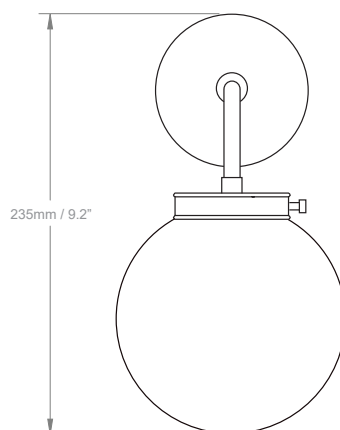

## HECTOR MINI GLOBE WALL LIGHT, OPAL GLASS

A simple, glass globe wall light for use in a multitude of settings - over counters in a kitchen, in a bathroom or cloakroom and comes IP44 rated for bathroom use as standard.

### DIMENSIONS

## HECTOR MINI GLOBE WALL LIGHT, OPAL GLASS

<b>LAMP TYPE</b>	<b>UK</b> 1 x Osh Lamp with 33W (Max) G9 halogen	<b>EU</b> 1 x Osh Lamp with 33W (Max) G9 halogen	<b>USA</b> 1 x Osh Lamp with 33W (Max) G9 halogen
<b>APPLICATION</b>	Is supplied with IP44 Osh Lamp as standard for use in zone 2 within bathrooms.		
<b>SIZE &amp; SIMILAR OPTIONS</b>	Hector Mini Globe Wall Light, Clear Glass (WL424), Hector Mini Globe Wall Light, Seeded Glass (WL426), Hector Mini Globe Pendant, Clear Glass (PL142), Hector Mini Globe Pendant, Opal Glass (PL143).		
<b>FINISH OPTIONS</b>	Antique Brass (shown), Brass Polished & Unlacquered, Bronze, Chrome, Nickel polished.		
<b>ADDITIONAL INFORMATION</b>	<b>USA</b> Requires 2" x 4" junction box (not supplied).		
<b>UNDERWRITERS LABORATORIES</b>	 This product is UL certificated.		