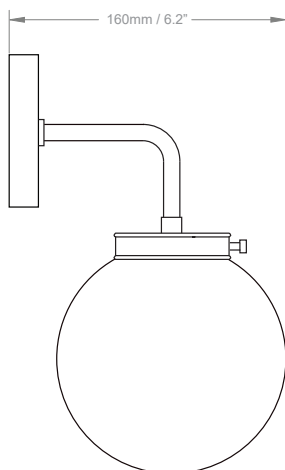

## HECTOR MINI GLOBE WALL LIGHT, OPAL GLASS

A simple, glass globe wall light for use in a multitude of settings - over counters in a kitchen, in a bathroom or cloakroom and comes IP44 rated for bathroom use as standard.

### DIMENSIONS

## HECTOR MINI GLOBE WALL LIGHT, OPAL GLASS

<b>LAMP TYPE</b>	<b>UK</b> 1 x Osh Lamp with 33W (Max) G9 halogen	<b>EU</b> 1 x Osh Lamp with 33W (Max) G9 halogen	<b>USA</b> 1 x Osh Lamp with 33W (Max) G9 halogen
<b>APPLICATION</b>	Is supplied with IP44 Osh Lamp as standard for use in zone 2 within bathrooms.		
<b>SIZE &amp; SIMILAR OPTIONS</b>	Hector Mini Globe Wall Light, Clear Glass (WL424), Hector Mini Globe Wall Light, Seeded Glass (WL426), Hector Mini Globe Pendant, Clear Glass (PL142), Hector Mini Globe Pendant, Opal Glass (PL143).		
<b>FINISH OPTIONS</b>	Antique Brass (shown), Brass Polished & Unlacquered, Bronze, Chrome, Nickel polished.		
<b>ADDITIONAL INFORMATION</b>	<b>USA</b> Requires 2" x 4" junction box (not supplied).		
<b>UNDERWRITERS LABORATORIES</b>	 This product is UL certificated.		