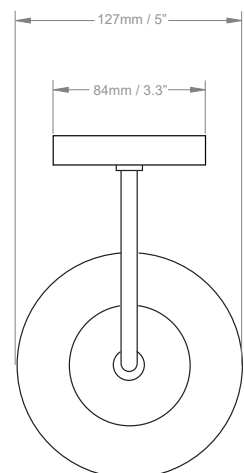

## HECTOR MINI GLOBE WALL LIGHT, OPAL GLASS

A simple, glass globe wall light for use in a multitude of settings - over counters in a kitchen, in a bathroom or cloakroom and comes IP44 rated for bathroom use as standard.

### DIMENSIONS

## HECTOR MINI GLOBE WALL LIGHT, OPAL GLASS

<b>LAMP TYPE</b>	<b>UK</b> 1 x Osh Lamp with 33W (Max) G9 halogen	<b>EU</b> 1 x Osh Lamp with 33W (Max) G9 halogen	<b>USA</b> 1 x Osh Lamp with 33W (Max) G9 halogen
<b>APPLICATION</b>	Is supplied with IP44 Osh Lamp as standard for use in zone 2 within bathrooms.		
<b>SIZE &amp; SIMILAR OPTIONS</b>	Hector Mini Globe Wall Light, Clear Glass (WL424), Hector Mini Globe Wall Light, Seeded Glass (WL426), Hector Mini Globe Pendant, Clear Glass (PL142), Hector Mini Globe Pendant, Opal Glass (PL143).		
<b>FINISH OPTIONS</b>	Antique Brass (shown), Brass Polished & Unlacquered, Bronze, Chrome, Nickel polished.		
<b>ADDITIONAL INFORMATION</b>	<b>USA</b> Requires 2" x 4" junction box (not supplied).		
<b>UNDERWRITERS LABORATORIES</b>	 This product is UL certificated.		