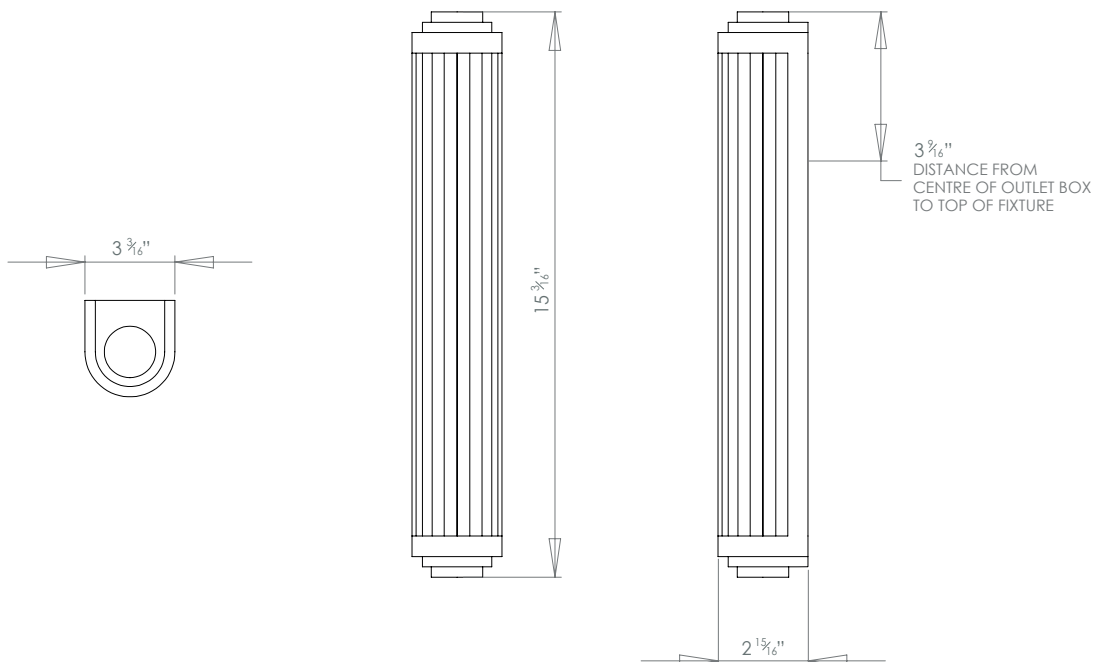

ROD PILLAR LIGHT DIMMABLE MEDIUM

PRODUCT CODE WL154M

CATEGORY: WALL LIGHTS

DIMENSIONS

PRODUCT CODE WL154M

CATEGORY: WALL LIGHTS

ROD PILLAR LIGHT DIMMABLE MEDIUM

LAMP TYPE

USA

Integrated LED 114 lumens, CRI80, 4000K, dimmable

FINISH OPTIONS

Brass Polished Lacquered, Brass Polished Unlacquered, Antique Brass, Bronze, Chrome, Nickel Polished (shown) and Nickel Matte.

WEIGHT

11lb 4oz