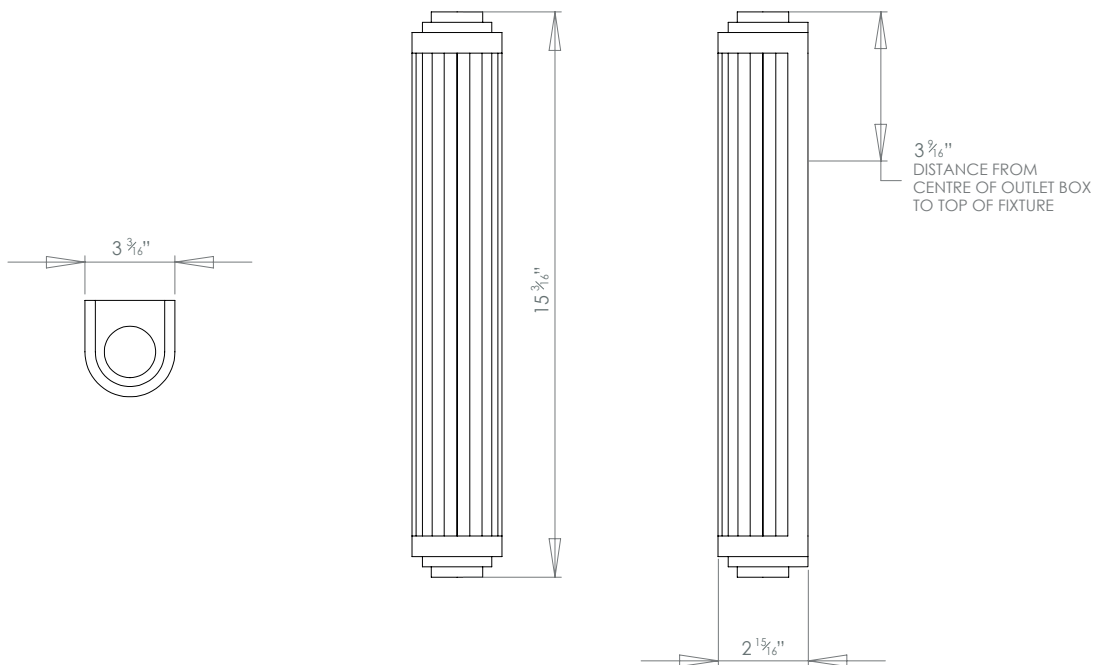

ROD PILLAR LIGHT DIMMABLE MEDIUM

PRODUCT CODE WL154M

CATEGORY: WALL LIGHTS

DIMENSIONS

HECTOR FINCH

PRODUCT CODE WL154M

CATEGORY: WALL LIGHTS

ROD PILLAR LIGHT DIMMABLE MEDIUM