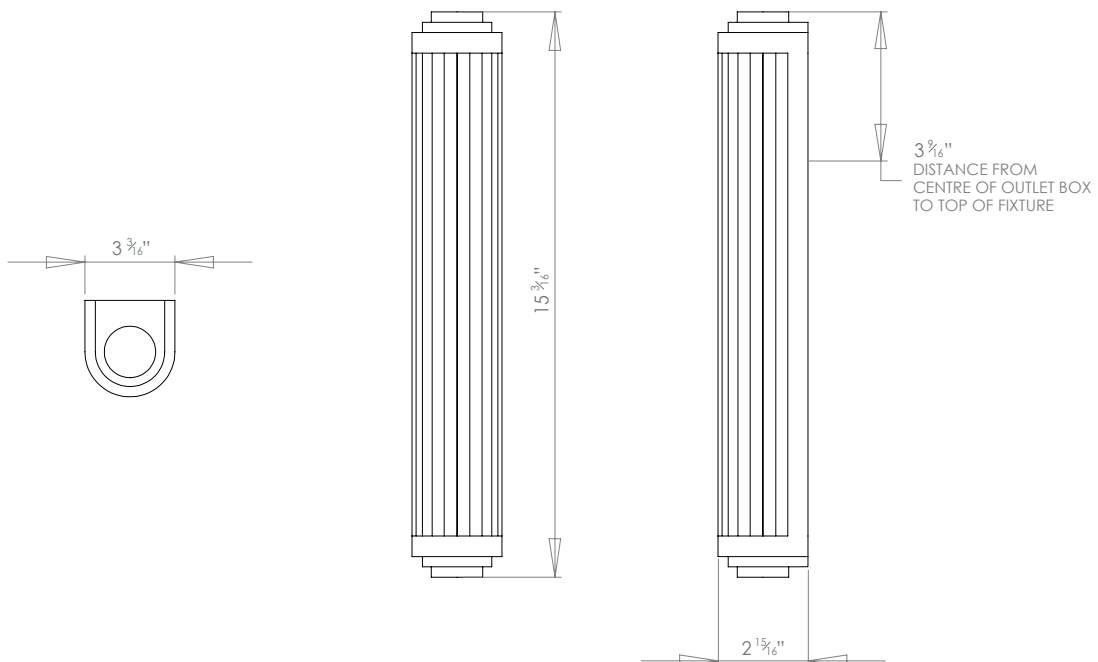

ROD PILLAR LIGHT DIMMABLE MEDIUM

PRODUCT CODE WL154M

CATEGORY: WALL LIGHTS

DIMENSIONS

PRODUCT CODE WL154M

CATEGORY: WALL LIGHTS

ROD PILLAR LIGHT DIMMABLE MEDIUM

LAMP TYPE	USA Integrated LED 550 lumens, CRI90, 2700K with integral (Triac phase dimming) dimmable driver.
FINISH OPTIONS	Brass Polished Lacquered, Brass Polished Unlacquered, Antique Brass, Bronze, Chrome, Nickel Polished (shown) and Nickel Matte.
WEIGHT	11lb 4oz
ADDITIONAL INFORMATION	Please contact a member of staff if the fixture will be used on a lighting control interface.
CLEANING AND MAINTENANCE INSTRUCTIONS	<p>Metalwork: We recommend a light polish with a non-abrasive lint free cloth. Do not use any metal cleaning products on the fixture as it can remove the finish entirely. Unlacquered brass finish will patinate slowly over time and can be brightened to brass by the use of a brass cleaning agent.</p> <p>Glass: Remove the glass where it is safe to do so. The glass then can be cleaned with a glass cleaner and a lint free cloth. Do not spray glass cleaner directly on the glass or fixture as it could affect the metal finish. Ensure the light is switched off and take care not to pull the flex or allow water to come into contact with the electrical components. Regular dusting with a feather duster will also help keep the glass clean.</p>