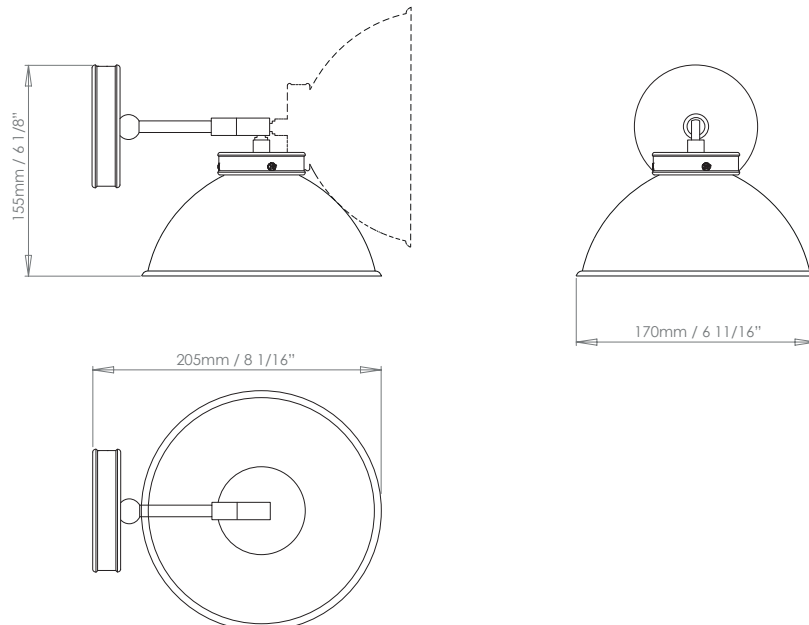

HECTOR FINCH

MINI TIBER WALL LIGHT

PRODUCT CODE WL17

CATEGORY: WALL LIGHTS

DIMENSIONS

MINI TIBER WALL LIGHT

LAMP TYPE INCANDESCENT

UK
1 x 60W (Max) E14 Candle

EU
1 x 60W (Max) E14 Candle

USA
1 x 60W (Max) E12 Candleabra

LAMP TYPE ENERGY SAVING

Suitable CFL or LED equivalent.

APPLICATION

Suitable for indoor use.

SIZE & SIMILAR OPTIONS

Also available: Tiber Wall Light (WL72), Tiber Wall Light, Double (WL14), Tiber Flush, Ceiling Mounted (CL25), Tiber Flush, Small, Ceiling Mounted (CL25S), Tiber Pendant, Small (PL134S), Tiber Pendant, Large (PL134L) and Double Tiber Pendant on Rod (PL405).

FINISH OPTIONS

Antique Brass, Polished Unlacquered Brass (shown), Polished Lacquered Brass, Bronze, Nickel Polished, Nickel Brushed, Chrome, Silver Plate.

ADDITIONAL INFORMATION

USA
US marriage plate supplied to cover standard 2" x 4" junction box (not supplied).