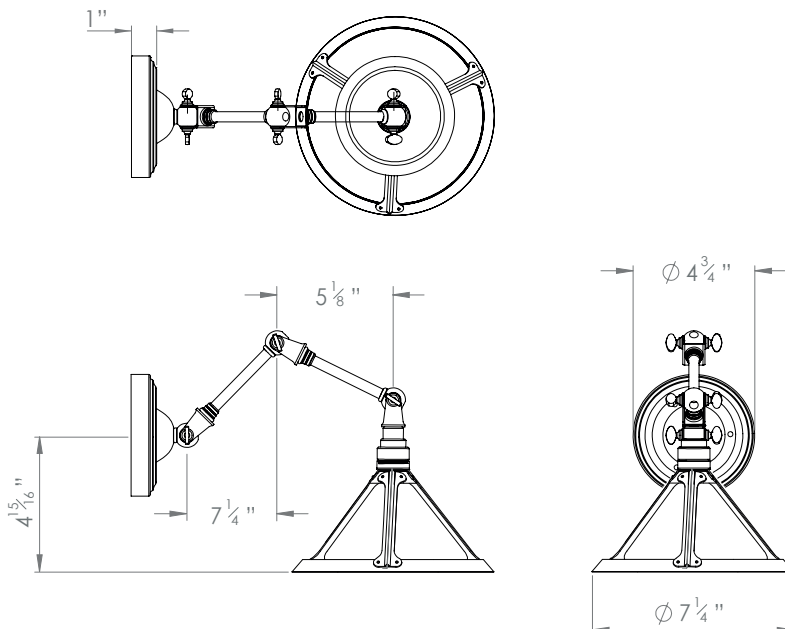

VENETIA DOUBLE ARM WALL LIGHT ANTIQUE BRASS & ANTIQUE COPPER

PRODUCT CODE WL19

CATEGORY: WALL LIGHTS

DIMENSIONS

PRODUCT CODE WL19

CATEGORY: WALL LIGHTS

VENETIA DOUBLE ARM WALL LIGHT ANTIQUE BRASS & ANTIQUE COPPER

LAMP TYPE

USA

1 x 40W (Max) E12 Golfball

FINISH OPTIONS

Antique Brass.

SHADE COLOUR OPTIONS

Porcelain

Thyme

SIZE & SIMILAR OPTIONS

Gabriel Single Arm Wall Light Model I (WL27), Gabriel Single Arm Wall Light Model II (WL38), Venetia Desk Lamp (TL2), May Desk Lamp (TL4) and May Desk Lamp with Trough Shade (TL5).