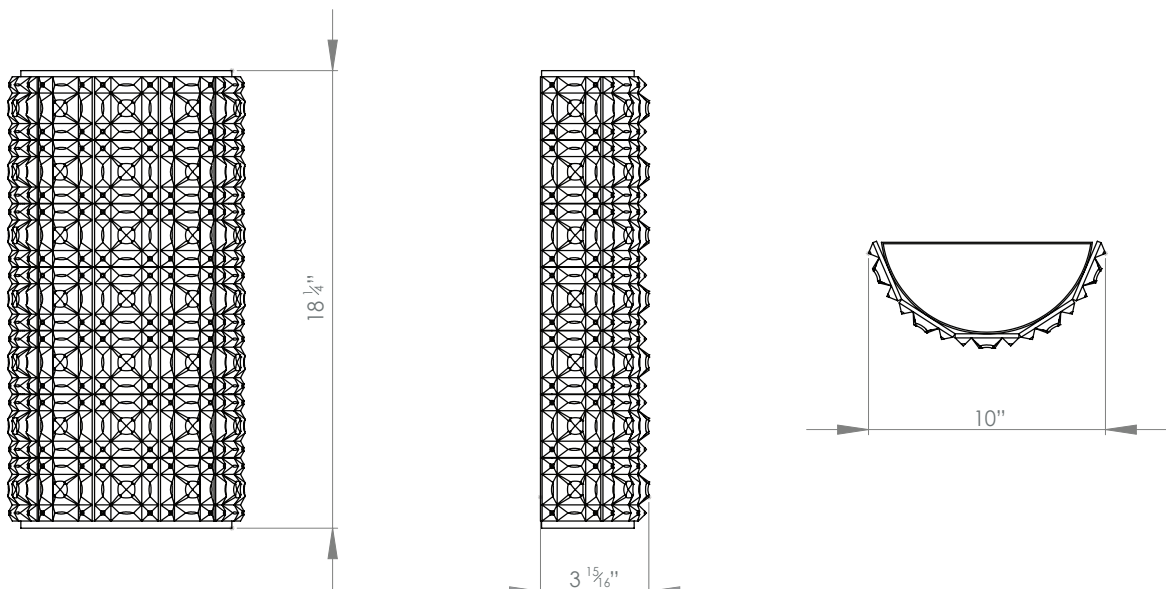

HECTOR FINCH

CINEMA WALL LIGHT SINGLE

PRODUCT CODE WL212

CATEGORY: WALL LIGHTS

DIMENSIONS

PRODUCT CODE WL212

CATEGORY: WALL LIGHTS

CINEMA WALL LIGHT SINGLE