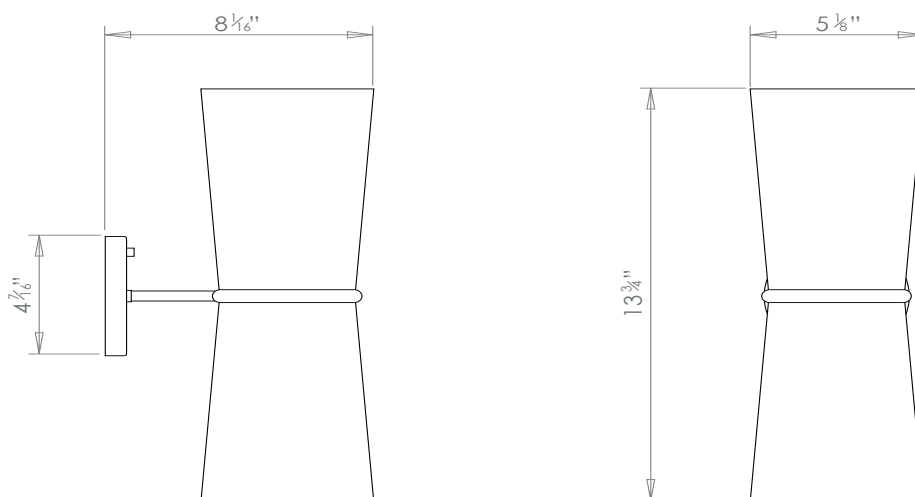

HECTOR FINCH

CONE WALL LIGHT

PRODUCT CODE WL24

CATEGORY: WALL LIGHTS

DIMENSIONS

HECTOR FINCH

PRODUCT CODE WL24

CATEGORY: WALL LIGHTS

CONE WALL LIGHT

LAMP TYPE	USA 2 x 40W (Max) E12 Golfball
FINISH OPTIONS	Brass Polished Lacquered, Brass Polished Unlacquered, Antique Brass, Bronze (shown), Chrome, Nickel Polished and Nickel Matte.
SIZE & SIMILAR OPTIONS	Hector Twin Straight Arm Wall Light (WL25), Hector Single Straight Arm Wall Light (WL26) and Hector Single Straight Arm Wall Light Large (WL26L).
WEIGHT	1lb 9oz
ADDITIONAL INFORMATION	Supplied with shades in all Hector Finch fabrics or customer's own material as required.
CLEANING AND MAINTENANCE INSTRUCTIONS	<p>Metalwork: We recommend a light polish with a non-abrasive lint free cloth. Do not use any metal cleaning products on the fixture as it can remove the finish entirely. Unlacquered brass finish will patinate slowly over time and can be brightened to brass by the use of a brass cleaning agent.</p> <p>Fabric Shades: Wipe gently with a dry cloth or dust lightly with a feather duster. Repeat regularly to prevent the build up of dust. Regular cleaning will prevent the possibility of dust becoming ingrained. Do not let water or moisture come into contact with the shade.</p>