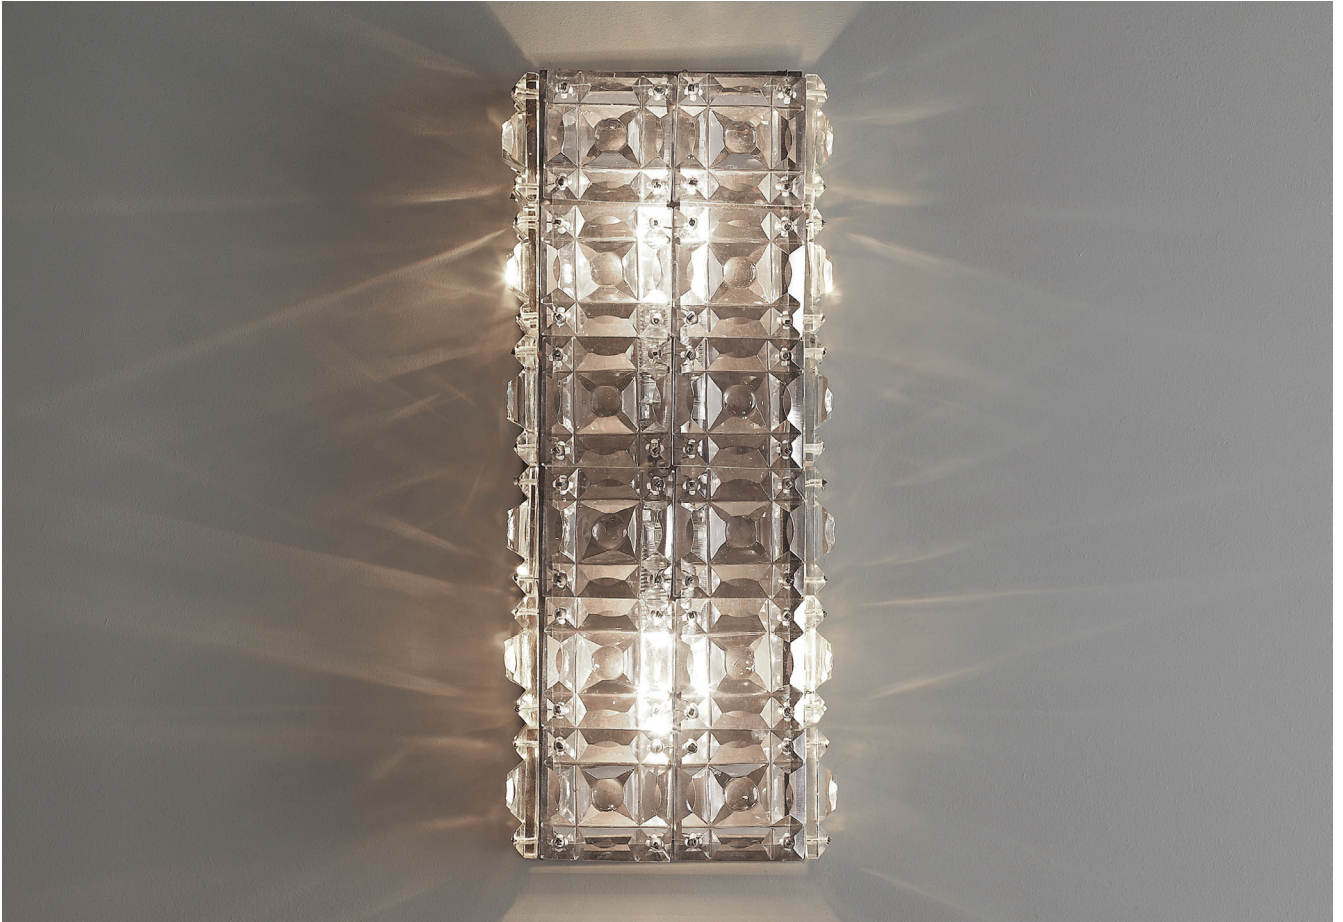

HECTOR FINCH

BERLIN WALL LIGHT DOUBLE

PRODUCT CODE WL255

CATEGORY: WALL LIGHTS

DIMENSIONS

PRODUCT CODE WL255

CATEGORY: WALL LIGHTS

BERLIN WALL LIGHT DOUBLE

LAMP TYPE	USA 2 x 60W (Max) E12 Candelabra
FINISH OPTIONS	Antique Brass, Bronze and Nickel Polished (shown).
SIZE & SIMILAR OPTIONS	Berlin Pilar Light (WL280).
WEIGHT	5lb 8oz
ACCREDITATION	This product is UL certificated. 
CLEANING AND MAINTENANCE INSTRUCTIONS	<p>Metalwork: We recommend a light polish with a non-abrasive lint free cloth. Do not use any metal cleaning products on the fixture as it can remove the finish entirely. Unlacquered brass finish will patinate slowly over time and can be brightened to brass by the use of a brass cleaning agent.</p> <p>Glass: Remove the glass where it is safe to do so. The glass then can be cleaned with a glass cleaner and a lint free cloth. Do not spray glass cleaner directly on the glass or fixture as it could affect the metal finish. Ensure the light is switched off and take care not to pull the flex or allow water to come into contact with the electrical components. Regular dusting with a feather duster will also help keep the glass clean.</p>