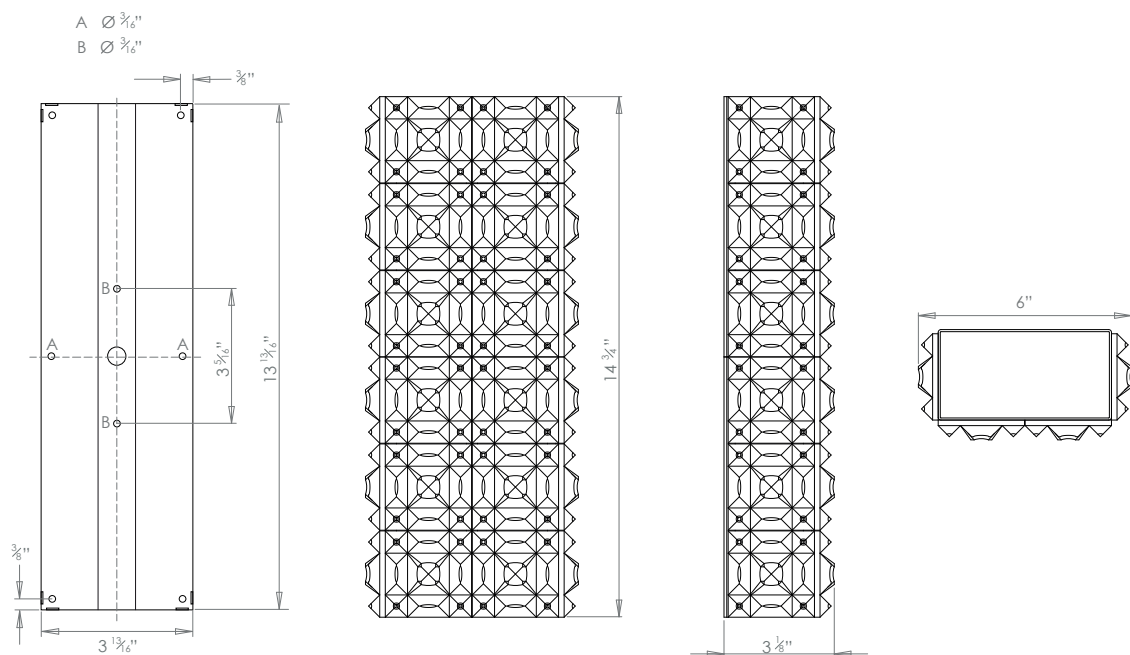

HECTOR FINCH

BERLIN WALL LIGHT DOUBLE

PRODUCT CODE WL255

CATEGORY: WALL LIGHTS

DIMENSIONS

PRODUCT CODE WL255

CATEGORY: WALL LIGHTS

BERLIN WALL LIGHT DOUBLE