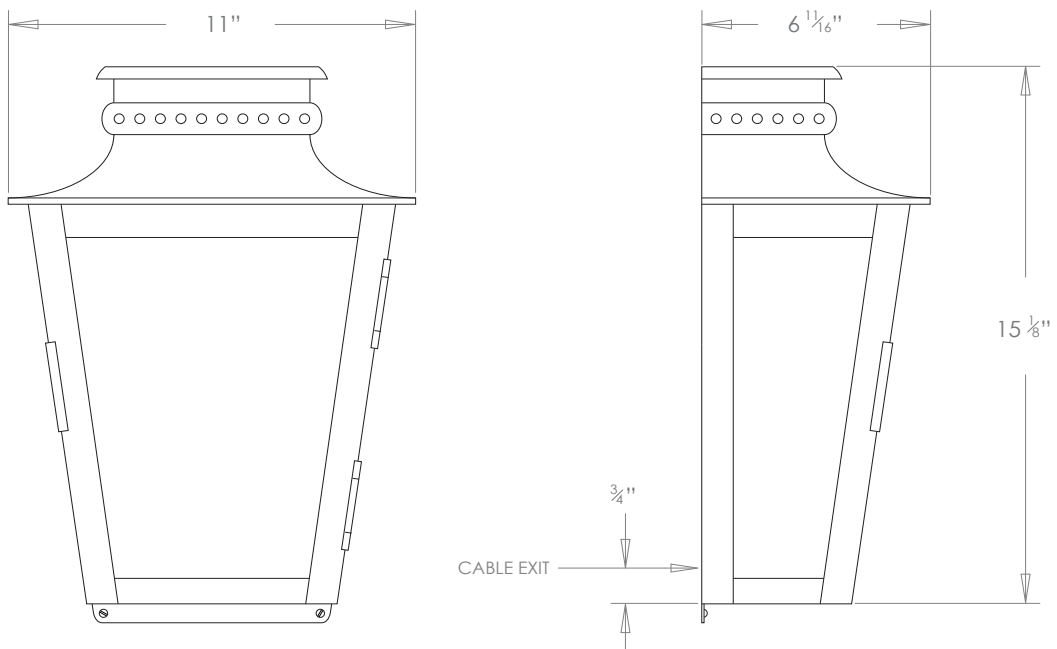

HECTOR FINCH

ZEUS WALL LANTERN MEDIUM

PRODUCT CODE WL258M

CATEGORY: WALL LANTERNS

DIMENSIONS

PRODUCT CODE WL258M

CATEGORY: WALL LANTERNS

ZEUS WALL LANTERN MEDIUM

LAMP TYPE	USA 1 x Osh Lamp with 33W (Max) G9 halogen
FINISH OPTIONS	Antique Brass and Zinc (shown).
SIZE & SIMILAR OPTIONS	Zeus Lantern on Lower Bracket (WL295), Zeus Hanging Lantern on Bracket (WL293), Zeus Hanging Lantern (LA93) and Zeus Lantern on Post Mount (WL308).
WEIGHT	5lb 8oz
CLEANING AND MAINTENANCE INSTRUCTIONS	<p>Glass: Remove the glass where it is safe to do so. The glass then can be cleaned with a glass cleaner and a lint free cloth. Do not spray glass cleaner directly on the glass or fixture as it could affect the metal finish. Ensure the light is switched off and take care not to pull the flex or allow water to come into contact with the electrical components. Regular dusting with a feather duster will also help keep the glass clean.</p> <p>Metalwork: We recommend a light polish with a non-abrasive lint free cloth. Do not use any metal cleaning products on the fixture as it can remove the finish entirely. Unlacquered brass finish will patinate slowly over time and can be brightened to brass by the use of a brass cleaning agent.</p>