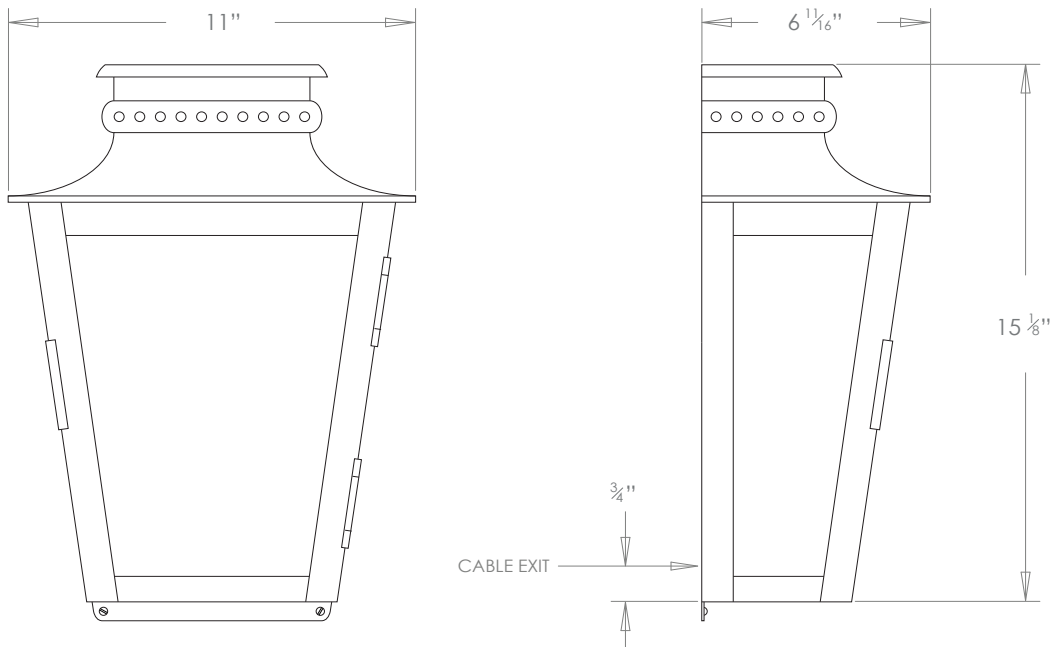

HECTOR FINCH

ZEUS WALL LANTERN MEDIUM

PRODUCT CODE WL258M

CATEGORY: WALL LANTERNS

DIMENSIONS

PRODUCT CODE WL258M

CATEGORY: WALL LANTERNS

ZEUS WALL LANTERN MEDIUM

LAMP TYPE	USA 1 x Osh Lamp with 33W (Max) G9 halogen
FINISH OPTIONS	Antique Brass, Black and Zinc (shown).
SIZE & SIMILAR OPTIONS	Zeus Lantern on Lower Bracket (WL295), Zeus Hanging Lantern on Bracket (WL293), Zeus Hanging Lantern (LA93) and Zeus Lantern on Post Mount (WL308).
WEIGHT	5lb 8oz
CLEANING AND MAINTENANCE INSTRUCTIONS	<p>Glass: Remove the glass where it is safe to do so. The glass then can be cleaned with a glass cleaner and a lint free cloth. Do not spray glass cleaner directly on the glass or fixture as it could affect the metal finish. Ensure the light is switched off and take care not to pull the flex or allow water to come into contact with the electrical components. Regular dusting with a feather duster will also help keep the glass clean.</p> <p>Metalwork: We recommend a light polish with a non-abrasive lint free cloth. Do not use any metal cleaning products on the fixture as it can remove the finish entirely. Unlacquered brass finish will patinate slowly over time and can be brightened to brass by the use of a brass cleaning agent.</p>