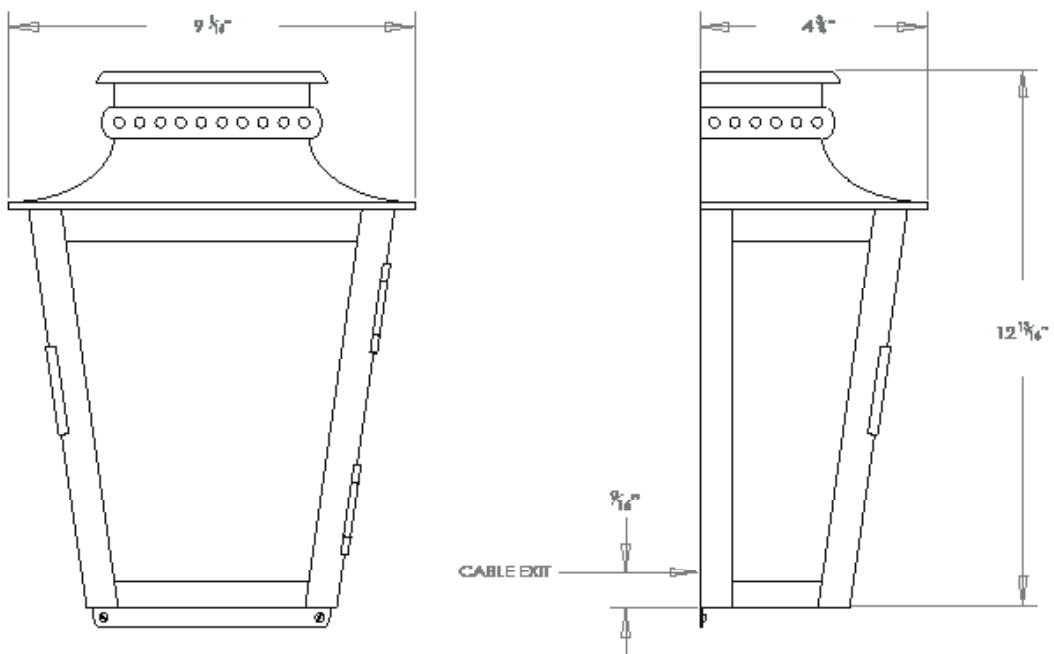

## ZEUS WALL LANTERN SMALL

PRODUCT CODE WL258S

CATEGORY: WALL LANTERNS

### DIMENSIONS

PRODUCT CODE WL258S

CATEGORY: WALL LANTERNS

---