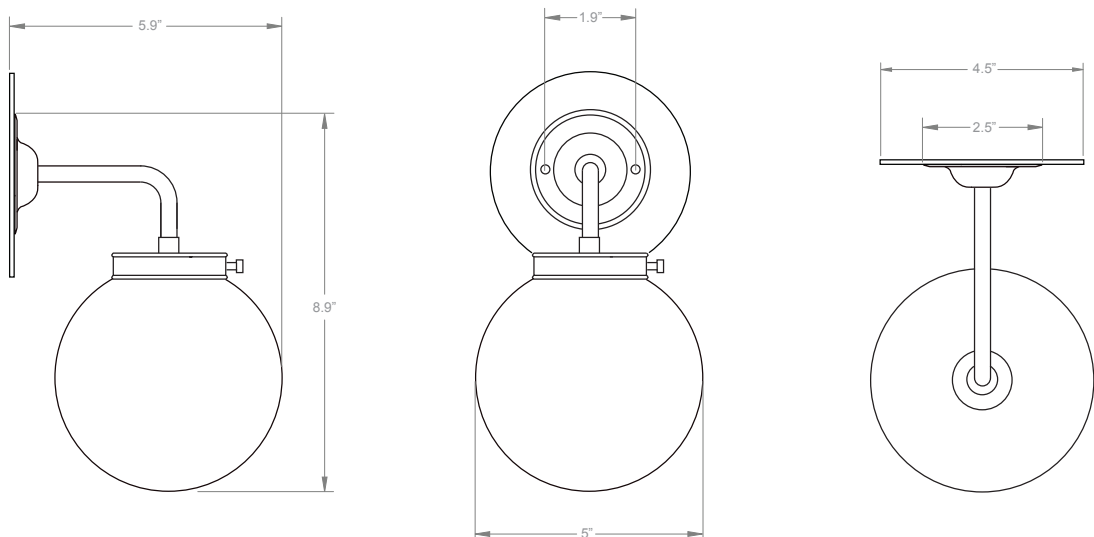

HF

HECTOR FINCH

LIGHTING

HECTOR MINI GLOBE WALL LIGHT

A simple, glass globe wall light for use in a multitude of settings - over counters in a kitchen, bathroom or cloakroom.

PRODUCT CODE WL263

CATEGORY: WALL LIGHTS

DIMENSIONS

HECTOR MINI GLOBE WALL LIGHT

LAMP TYPE 1 x 40W (Max) E12 Candelabra

SIZE & SIMILAR OPTIONS Hector Mini Globe Wall Light, Opal Glass (WL264), Hector Mini Globe Pendant, Clear Glass (PL142), Hector Mini Globe Pendant, Opal Glass (PL143).