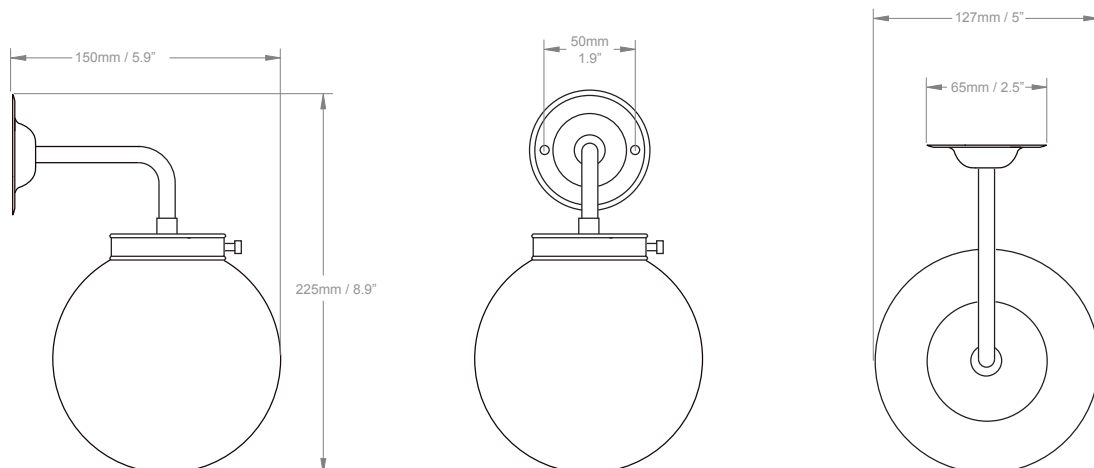

HF

HECTOR FINCH

LIGHTING

HECTOR MINI GLOBE WALL LIGHT, OPAL GLASS

A simple, glass globe wall light for use in a multitude of settings - over counters in a kitchen, in a bathroom or cloakroom and comes IP44 rated for bathroom use as standard.

PRODUCT CODE WL264

CATEGORY: WALL LIGHTS

DIMENSIONS

HECTOR MINI GLOBE WALL LIGHT, OPAL GLASS

LAMP TYPE**UK**

1 x Osh Lamp with 33W
(Max) G9 halogen

EU

1 x Osh Lamp with 33W
(Max) G9 halogen

USA

1 x 40W (Max) E12 Candelabra

APPLICATION

Is supplied with IP44 Osh Lamp as standard for use in zone 2 within bathrooms.

SIZE & SIMILAR OPTIONS

Hector Mini Globe Wall Light, Clear Glass (WL263), Hector Mini Globe Pendant, Clear Glass (PL142), Hector Mini Globe Pendant, Opal Glass (PL143).