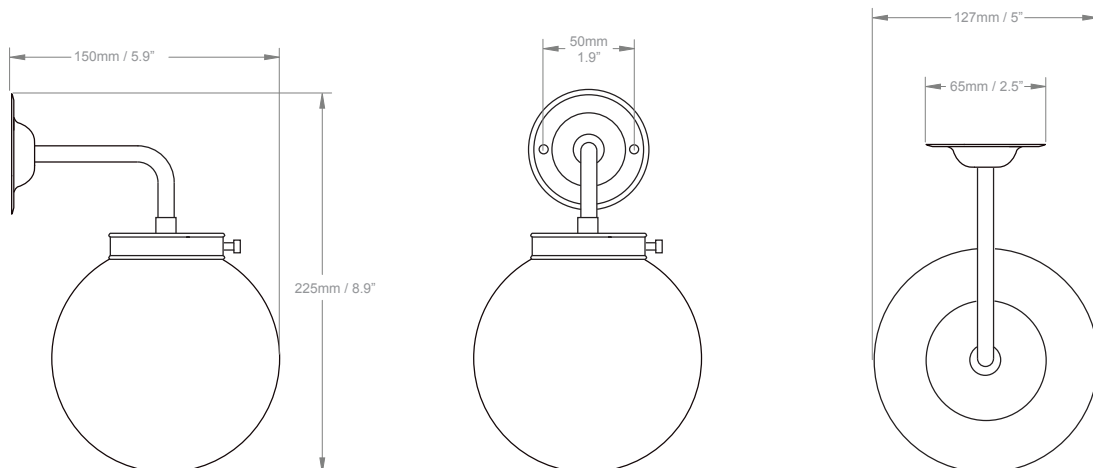

HF

HECTOR FINCH

LIGHTING

HECTOR MINI GLOBE WALL LIGHT, SEEDED GLASS

A simple, glass globe wall light for use in a multitude of settings - over counters in a kitchen, in a bathroom or cloakroom and comes IP44 rated for bathroom use as standard.

PRODUCT CODE WL265

CATEGORY: WALL LIGHTS

DIMENSIONS

HECTOR MINI GLOBE WALL LIGHT, SEEDED GLASS

LAMP TYPE**UK**

1 x Osh Lamp with 33W
(Max) G9 halogen

EU

1 x Osh Lamp with 33W
(Max) G9 halogen

USA

1 x 40W (Max) E12 Candelabra

APPLICATION

Is supplied with IP44 Osh Lamp as standard for use in zone 2 within bathrooms.

SIZE & SIMILAR OPTIONS

Hector Mini Globe Wall Light, Opal Glass (WL264), Hector Mini Globe Wall Light, Clear Glass (WL263), Hector Mini Globe Pendant, Clear Glass (PL142), Hector Mini Globe Pendant, Opal Glass (PL143).