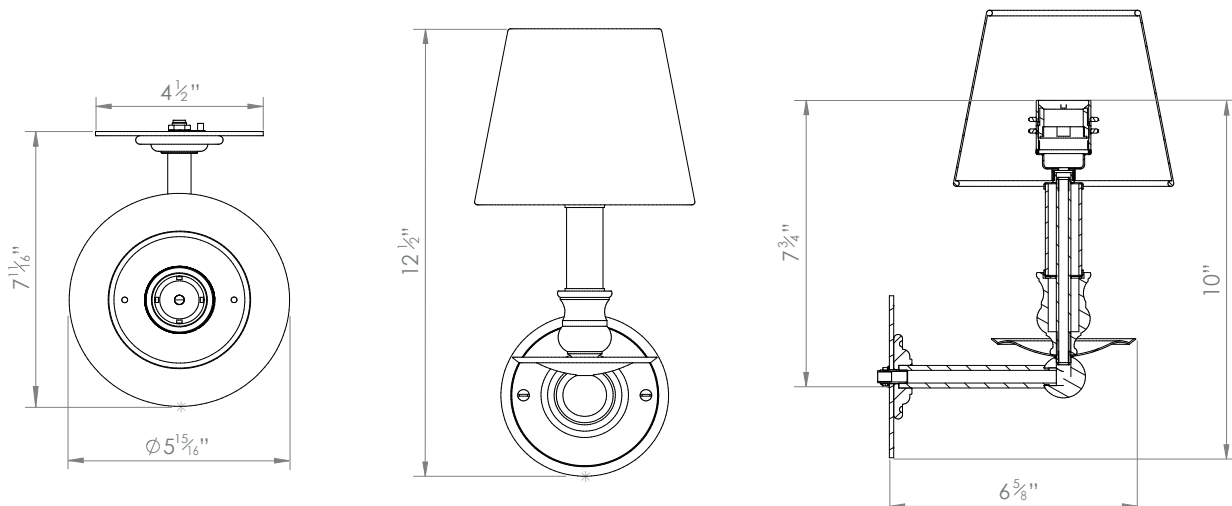

HECTOR FINCH

HECTOR SINGLE STRAIGHT ARM WALL LIGHT LARGE

PRODUCT CODE WL26L

CATEGORY: WALL LIGHTS

DIMENSIONS

PRODUCT CODE WL26L

CATEGORY: WALL LIGHTS

HECTOR SINGLE STRAIGHT ARM WALL LIGHT LARGE

LAMP TYPE	USA 1 x 60W (Max) E26 Golfball
SHADE OPTIONS	USA Shade 8, Round (6" base X 4" top X 5" height).
FINISH OPTIONS	Brass Polished Lacquered, Brass Polished Unlacquered, Antique Brass, Bronze (shown), Chrome, Nickel Polished and Nickel Matte.
SIZE & SIMILAR OPTIONS	Hector Single Straight Arm Wall Light (WL26), Hector Twin Straight Arm Wall Light (WL25) and Hector Twin Straight Arm Wall Light Large (WL25L).
WEIGHT	11lb 2oz
ACCREDITATION	This product is UL certificated. 
ADDITIONAL INFORMATION	Shade not included.
CLEANING AND MAINTENANCE INSTRUCTIONS	<p>Metalwork: We recommend a light polish with a non-abrasive lint free cloth. Do not use any metal cleaning products on the fixture as it can remove the finish entirely. Unlacquered brass finish will patinate slowly over time and can be brightened to brass by the use of a brass cleaning agent.</p> <p>Fabric Shades: Wipe gently with a dry cloth or dust lightly with a feather duster. Repeat regularly to prevent the build up of dust. Regular cleaning will prevent the possibility of dust becoming ingrained. Do not let water or moisture come into contact with the shade.</p>