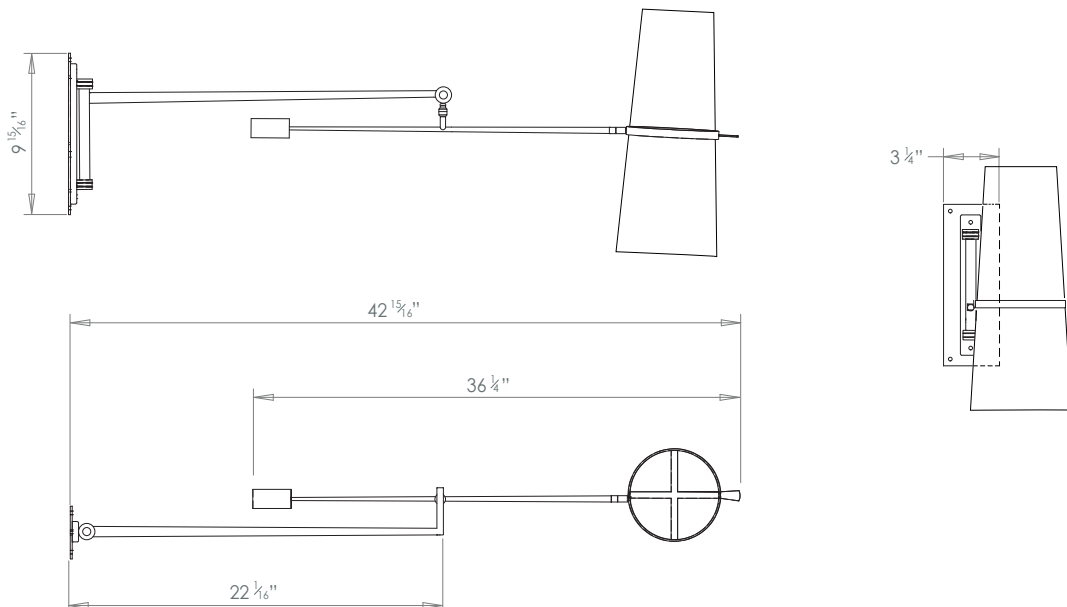

HECTOR FINCH

JACQUES SWING ARM WALL LIGHT

PRODUCT CODE WL28

CATEGORY: WALL LIGHTS

DIMENSIONS

PRODUCT CODE WL28

CATEGORY: WALL LIGHTS

JACQUES SWING ARM WALL LIGHT