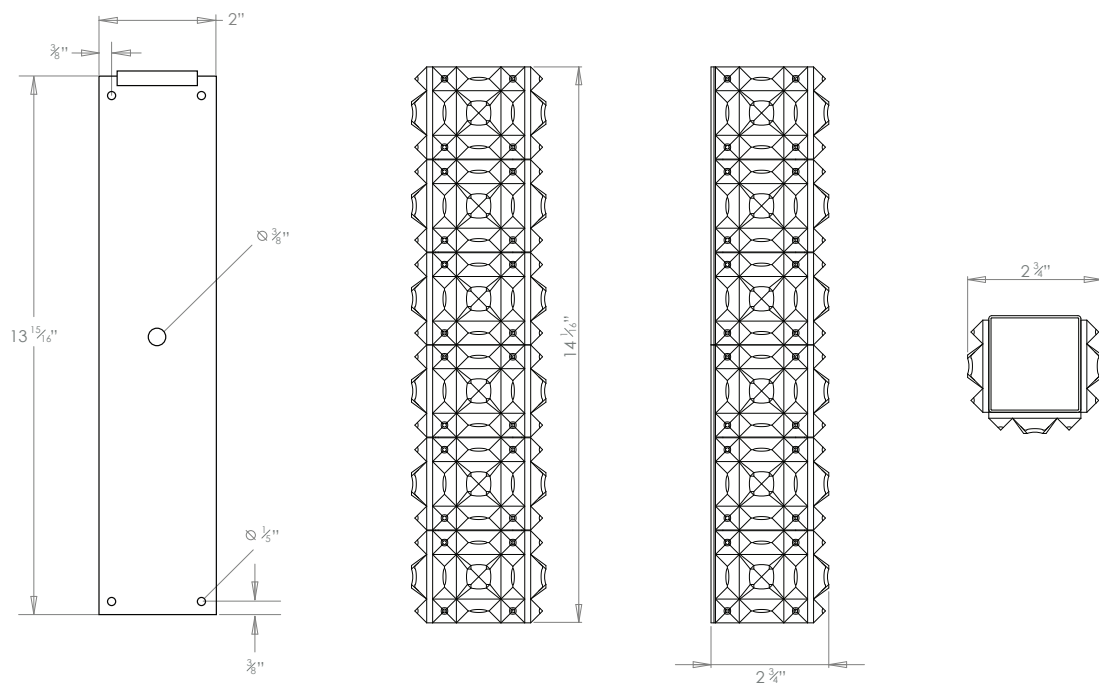

HECTOR FINCH

BERLIN PILLAR LIGHT

PRODUCT CODE WL280

CATEGORY: WALL LIGHTS

DIMENSIONS

PRODUCT CODE WL280

CATEGORY: WALL LIGHTS

BERLIN PILLAR LIGHT

LAMP TYPE	USA 2 x 60W (Max) E12 Candelabra
FINISH OPTIONS	Antique Brass (shown), Bronze and Nickel Polished.
SIZE & SIMILAR OPTIONS	Berlin Wall Light Single (WL213), Berlin Wall Light Double (WL255), Cinema Wall Light Single (WL212), Cinema Wall Light Double (WL211) and Berlin Ceiling Light (CL14).
WEIGHT	5lb 8oz
ACCREDITATION	This product is UL certificated. 
CLEANING AND MAINTENANCE INSTRUCTIONS	<p>Metalwork: We recommend a light polish with a non-abrasive lint free cloth. Do not use any metal cleaning products on the fixture as it can remove the finish entirely. Unlacquered brass finish will patinate slowly over time and can be brightened to brass by the use of a brass cleaning agent.</p> <p>Glass: Remove the glass where it is safe to do so. The glass then can be cleaned with a glass cleaner and a lint free cloth. Do not spray glass cleaner directly on the glass or fixture as it could affect the metal finish. Ensure the light is switched off and take care not to pull the flex or allow water to come into contact with the electrical components. Regular dusting with a feather duster will also help keep the glass clean.</p>