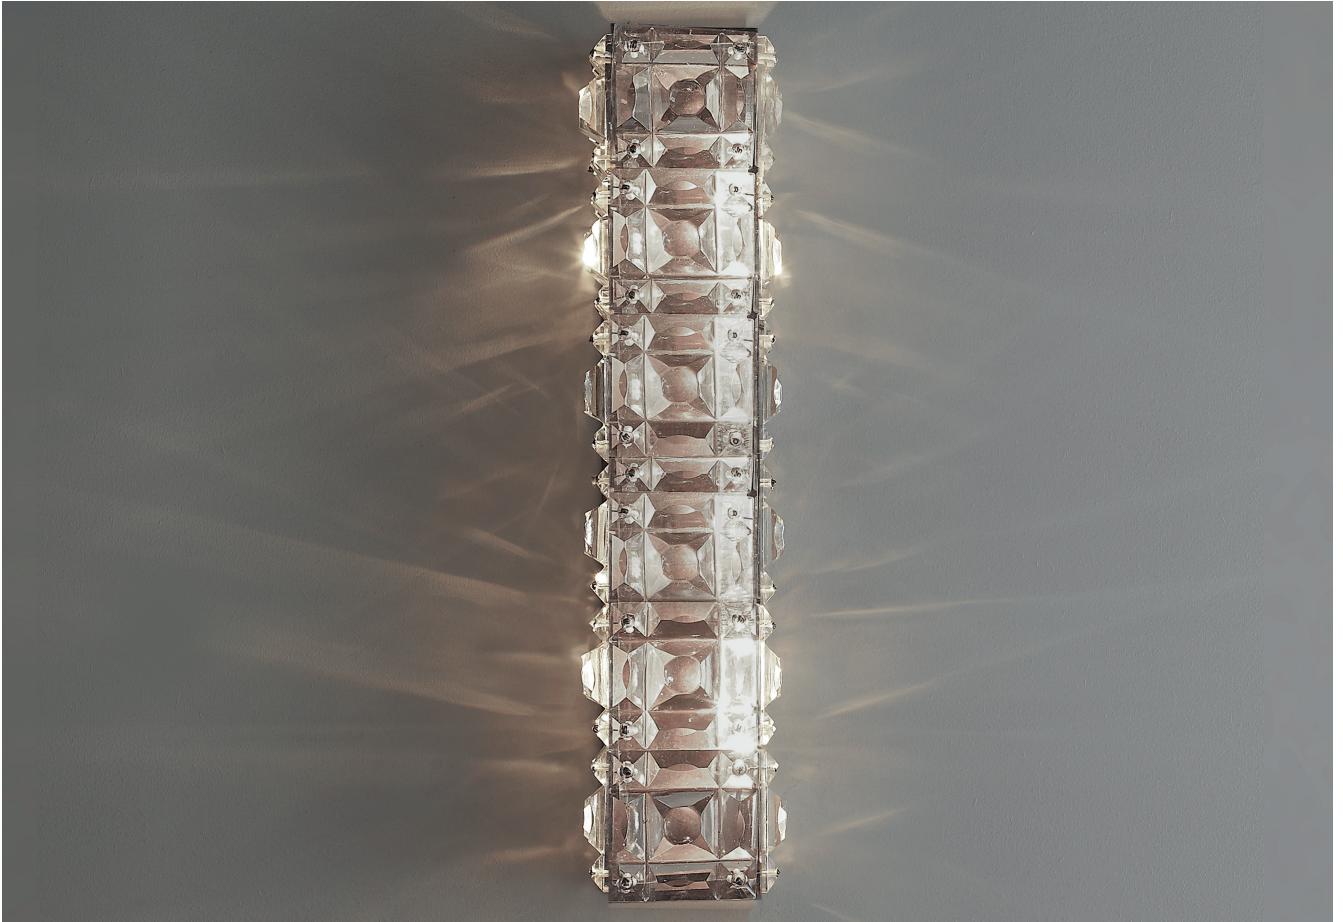

HECTOR FINCH

BERLIN PILLAR LIGHT

PRODUCT CODE WL280

CATEGORY: WALL LIGHTS

DIMENSIONS

PRODUCT CODE WL280

CATEGORY: WALL LIGHTS

BERLIN PILLAR LIGHT

LAMP TYPE	USA 2 x 60W (Max) E12 Candelabra
FINISH OPTIONS	Antique Brass (shown), Bronze and Nickel Polished.
SIZE & SIMILAR OPTIONS	Berlin Wall Light Single (WL213), Berlin Wall Light Double (WL255), Cinema Wall Light Single (WL212), Cinema Wall Light Double (WL211) and Berlin Ceiling Light (CL14).
WEIGHT	5lb 8oz
ACCREDITATION	This product is UL certificated. 
CLEANING AND MAINTENANCE INSTRUCTIONS	<p>Metalwork: We recommend a light polish with a non-abrasive lint free cloth. Do not use any metal cleaning products on the fixture as it can remove the finish entirely. Unlacquered brass finish will patinate slowly over time and can be brightened to brass by the use of a brass cleaning agent.</p> <p>Glass: Remove the glass where it is safe to do so. The glass then can be cleaned with a glass cleaner and a lint free cloth. Do not spray glass cleaner directly on the glass or fixture as it could affect the metal finish. Ensure the light is switched off and take care not to pull the flex or allow water to come into contact with the electrical components. Regular dusting with a feather duster will also help keep the glass clean.</p>