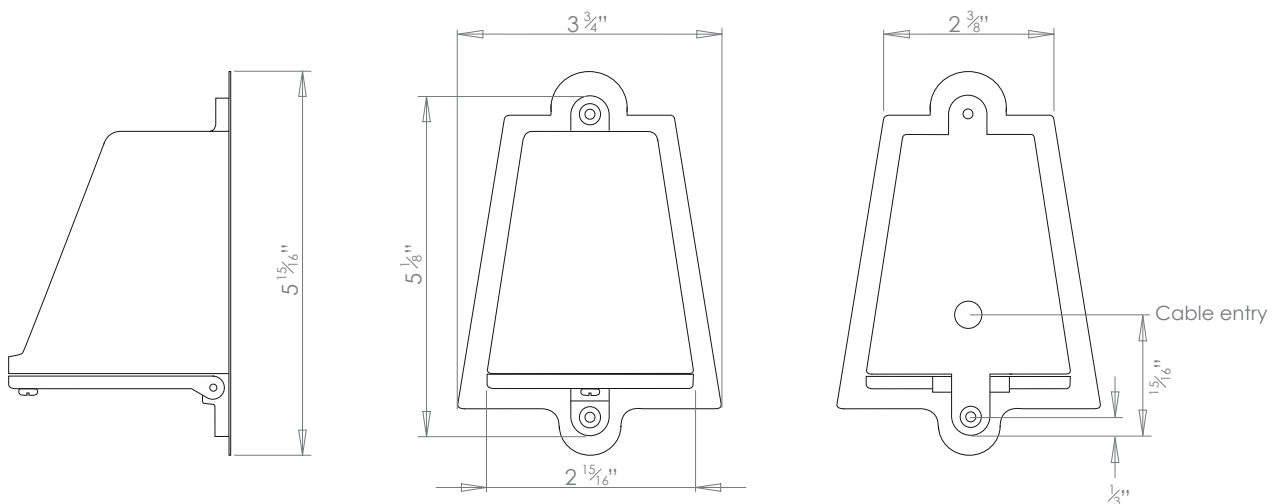

## LED MAST LIGHT

PRODUCT CODE WL284

CATEGORY: WALL LIGHTS

### DIMENSIONS

\*Shown with US marriage plate.

PRODUCT CODE WL284

CATEGORY: WALL LIGHTS

---