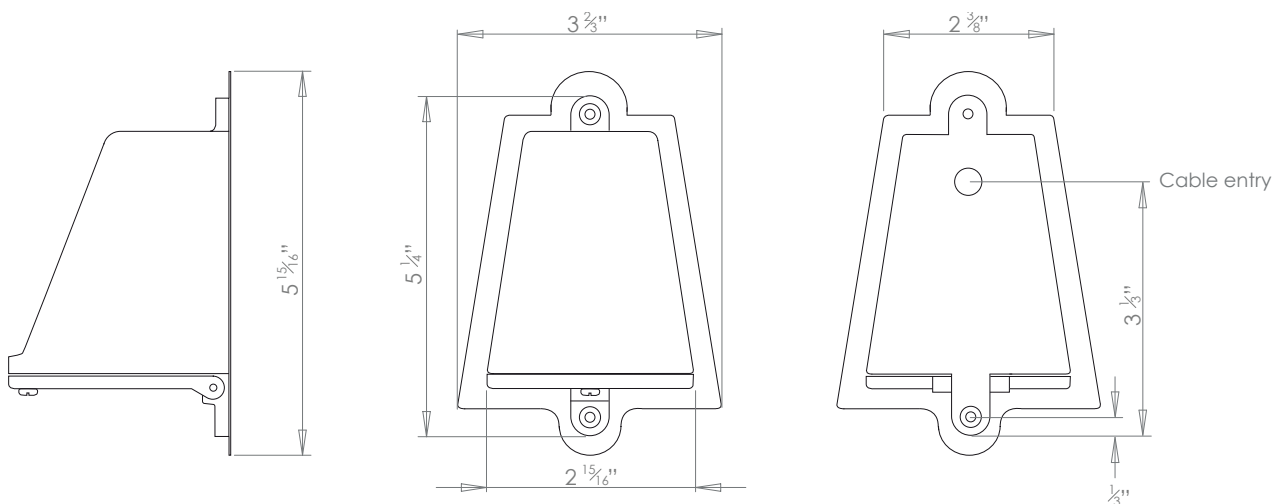

HECTOR FINCH

LED MAST LIGHT

PRODUCT CODE WL284

CATEGORY: WALL LIGHTS

DIMENSIONS

*Shown with US marriage plate.

PRODUCT CODE WL284

CATEGORY: WALL LIGHTS

LED MAST LIGHT

LAMP TYPE	USA 4.5W warm white LED GU10
FINISH OPTIONS	Brass Polished Lacquered (shown), Brass Polished Unlacquered, Antique Brass, Bronze, Chrome, Nickel Polished and Nickel Matte.
WEIGHT	2.6lb
ADDITIONAL INFORMATION	Can be supplied with custom made marriage plate to cover US junction box (junction box not supplied).
CLEANING AND MAINTENANCE INSTRUCTIONS	Metalwork: We recommend a light polish with a non-abrasive lint free cloth. Do not use any metal cleaning products on the fixture as it can remove the finish entirely. Unlacquered brass finish will patinate slowly over time and can be brightened to brass by the use of a brass cleaning agent.